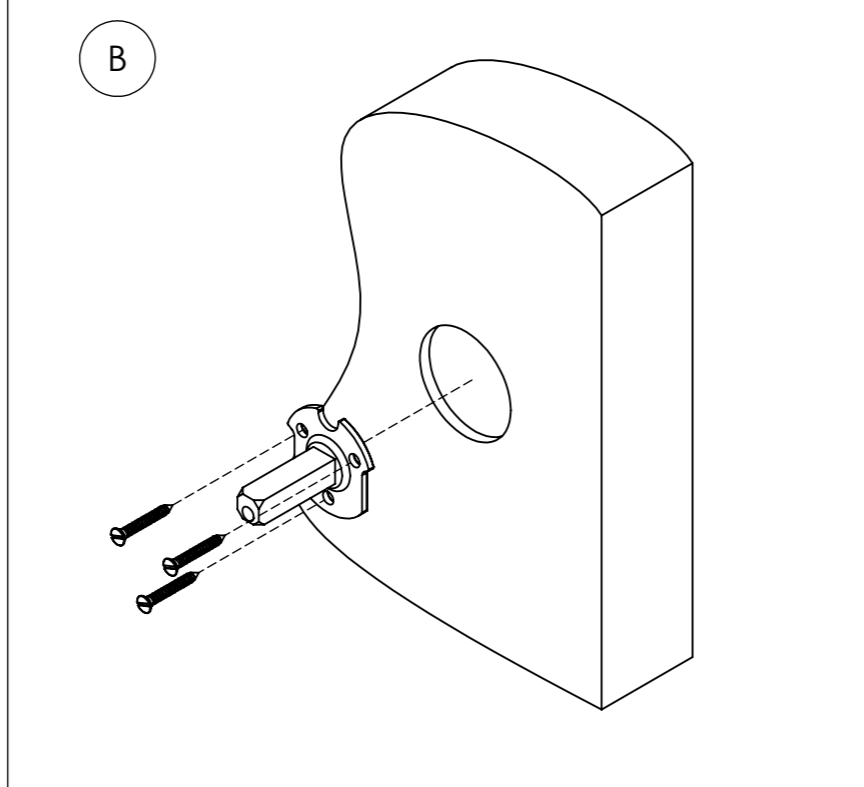

IMDK-002-DOOR KNOB-STACKED & LAYER-FITTING INSTRUCTIONS

FIXED DEAD-SINGLE/PAIR

- Spacer (0.50)
- Dummy Spindle
- Centring Tool
FCT-0001-000085QR-00026RND
- Threaded Rose Inner
PRO-0098-N-0001
- Fixing Screws
- Grub Screw
M6 X 6-CONE POINT
- Allen Key