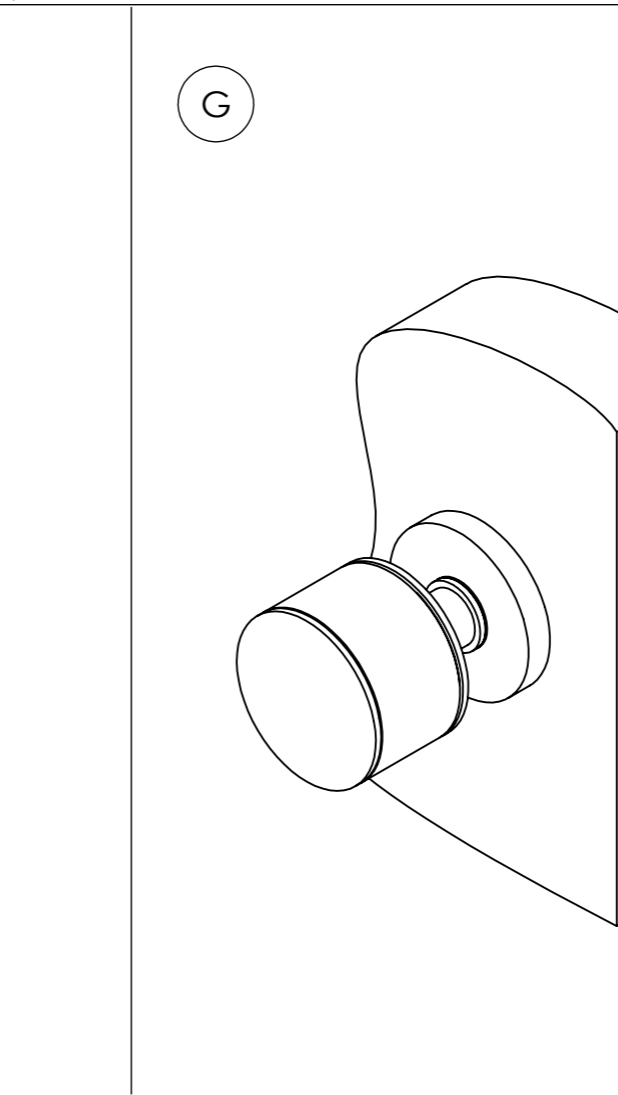

IMDK-002-DOOR KNOB-STACKED & LAYER-FITTING INSTRUCTIONS

FIXED DEAD-SINGLE/PAIR

- Spacer (0.50)
- Dummy Spindle
- Centring Tool
FCT-0001-000085QR-00026RND
- Threaded Rose Inner
PRO-0098-N-0001
- Fixing Screws
- Grub Screw
M6 X 6-CONE POINT
- Allen Key