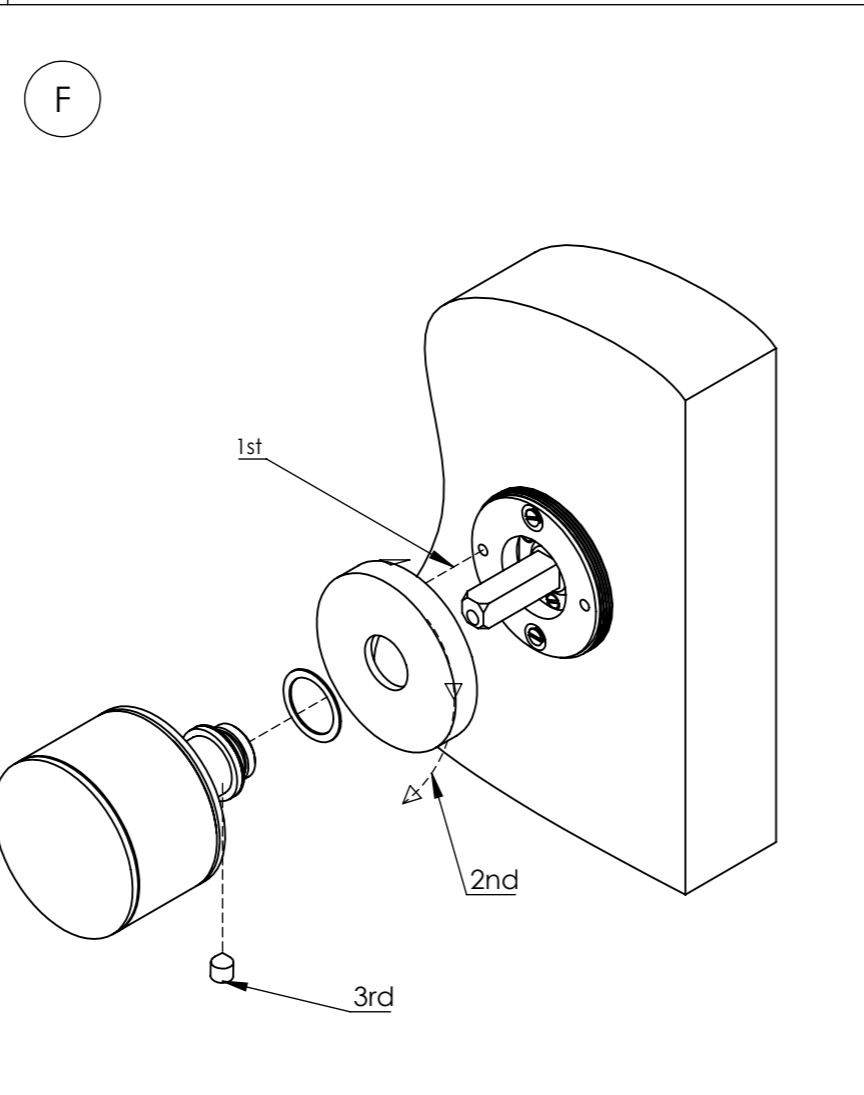

IMDK-002-DOOR KNOB-STACKED & LAYER-FITTING INSTRUCTIONS

FIXED DEAD-SINGLE/PAIR

- Spacer (0.50)
- Dummy Spindle
- Centring Tool
FCT-0001-000085QR-00026RND
- Threaded Rose Inner
PRO-0098-N-0001
- Fixing Screws
- Grub Screw
M6 X 6-CONE POINT
- Allen Key