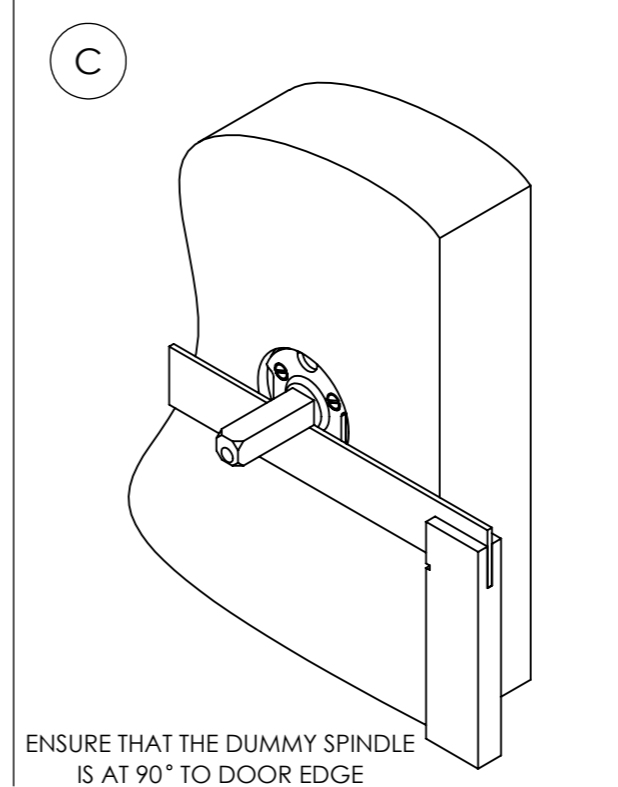

IMDK-002-DOOR KNOB-STACKED & LAYER-FITTING INSTRUCTIONS

FIXED DEAD-SINGLE/PAIR

- Spacer (0.50)
- Dummy Spindle
- Centring Tool
FCT-0001-000085QR-00026RND
- Threaded Rose Inner
PRO-0098-N-0001
- Fixing Screws
- Grub Screw
M6 X 6-CONE POINT
- Allen Key