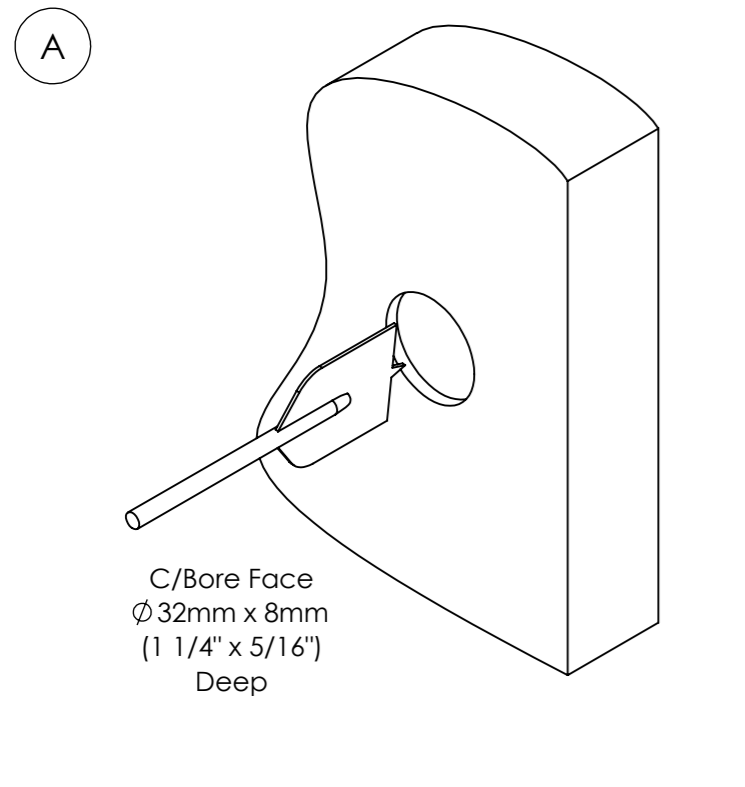

IMDK-002-DOOR KNOB-STACKED & LAYER-FITTING INSTRUCTIONS

FIXED DEAD-SINGLE/PAIR

- Spacer (0.50)
- Dummy Spindle
- Centring Tool
FCT-0001-000085QR-00026RND
- Threaded Rose Inner
PRO-0098-N-0001
- Fixing Screws
- Grub Screw
M6 X 6-CONE POINT
- Allen Key