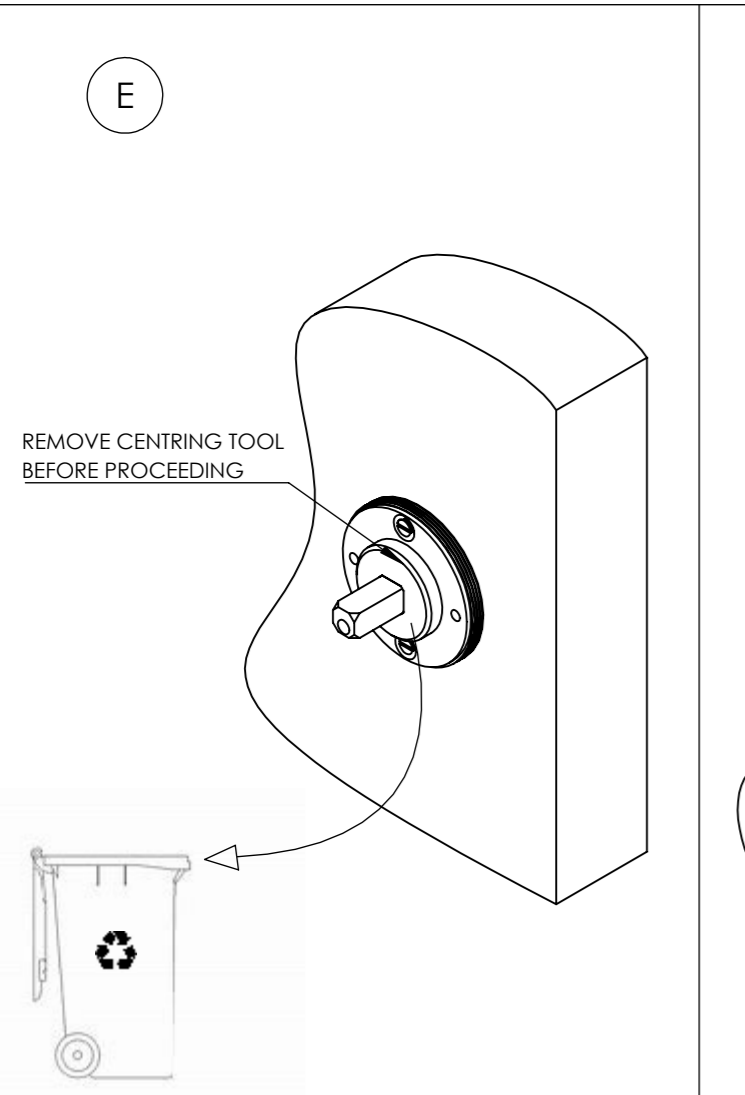

IMDK-002-DOOR KNOB-STACKED & LAYER-FITTING INSTRUCTIONS

FIXED DEAD-SINGLE/PAIR

- Spacer (0.50)
- Dummy Spindle
- Centring Tool
FCT-0001-000085QR-00026RND
- Threaded Rose Inner
PRO-0098-N-0001
- Fixing Screws
- Grub Screw
M6 X 6-CONE POINT
- Allen Key