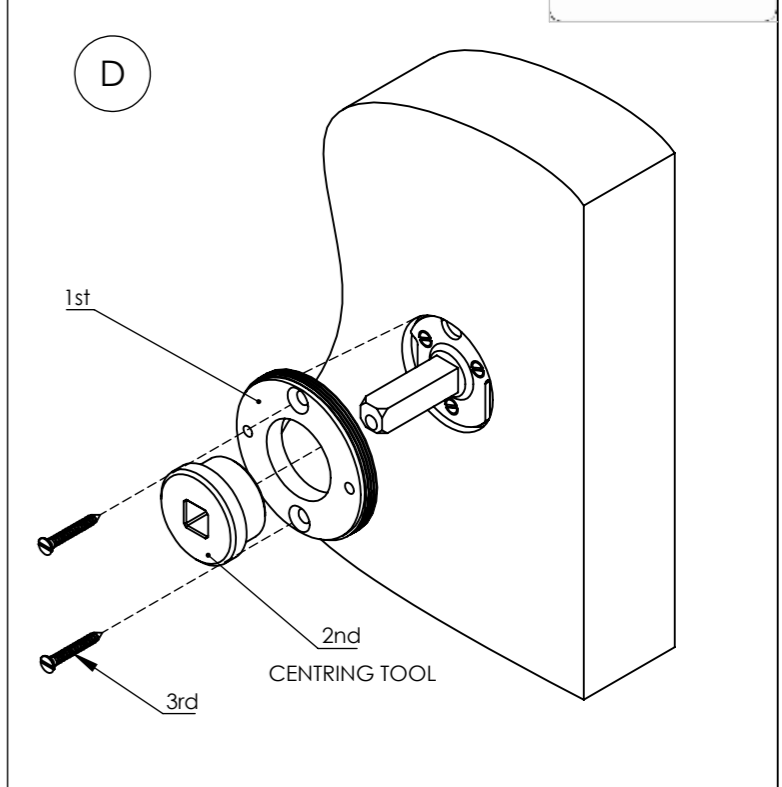

IMDK-002-DOOR KNOB-STACKED & LAYER-FITTING INSTRUCTIONS

FIXED DEAD-SINGLE/PAIR

- Spacer (0.50)
- Dummy Spindle
- Centring Tool
FCT-0001-000085QR-00026RND
- Threaded Rose Inner
PRO-0098-N-0001
- Fixing Screws
- Grub Screw
M6 X 6-CONE POINT
- Allen Key