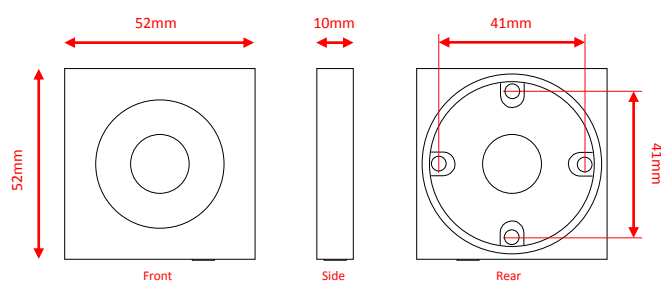

### 52mm round rose (06)

- Concealed fixings
- Through bolt fixing (38mm c/c) – passage sets
- Through bolt fixing (41mm c/c) – privacy sets
- Sprung as standard (un sprung available)
- Fixed dead available

### 52mm round scallop rose (08)

- Concealed fixings
- Through bolt fixing (38mm c/c) – passage sets
- Through bolt fixing (41mm c/c) – privacy sets
- Sprung as standard (un sprung available)
- Fixed dead available

### 58mm round rose (13)

- Concealed fixings
- Through bolt fixing (41mm c/c) – passage and privacy sets
- Sprung as standard (un sprung available)
- Fixed dead available

### 52mm square rose (07)

- Concealed fixings
- Through bolt fixing (41mm c/c) – passage and privacy sets
- Sprung as standard (un sprung available)
- Fixed dead available