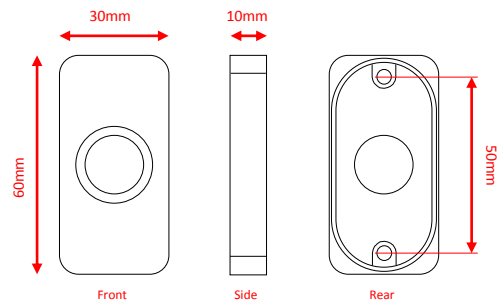

Rectangular rose (31)

- *Concealed fixings*
- *Face fixing*
- *Un sprung*