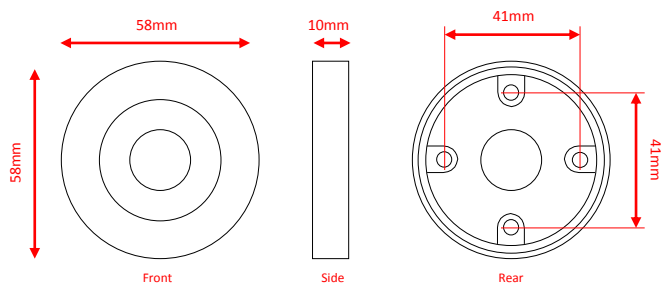

### 52mm round rose (06)

- Concealed fixings
- Through bolt fixing (38mm c/c) – passage sets
- Through bolt fixing (41mm c/c) – privacy sets
- Sprung as standard (un sprung available)
- Fixed dead available

### 52mm round scallop rose (08)

- Concealed fixings
- Through bolt fixing (38mm c/c) – passage sets
- Through bolt fixing (41mm c/c) – privacy sets
- Sprung as standard (un sprung available)
- Fixed dead available

### 52mm square rose (07)

- Concealed fixings
- Through bolt fixing (41mm c/c) – passage and privacy sets
- Sprung as standard (un sprung available)
- Fixed dead available

### Flat rose (21)

- Through bolt fixing plastic sub rose (38mm c/c)
- Unsprung as standard
- Fixed dead available