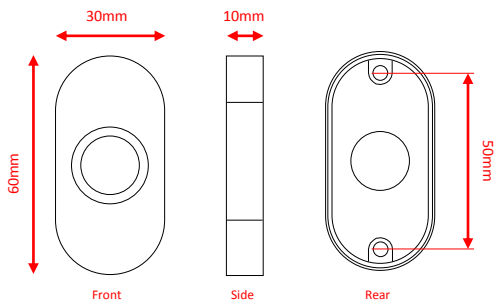

LEVER HANDLE ROSES

Oval rose (30)

- *Concealed fixings*
- *Face fixing*
- *Un sprung*