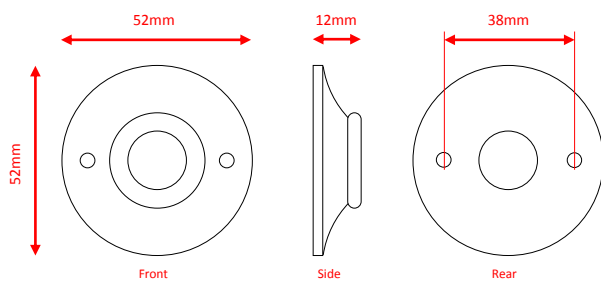

### 52mm round rose (06)

- Concealed fixings
- Through bolt fixing (38mm c/c) – passage sets
- Through bolt fixing (41mm c/c) – privacy sets
- Sprung as standard (un sprung available)
- Fixed dead available

### 52mm round scallop rose (08)

- Concealed fixings
- Through bolt fixing (38mm c/c) – passage sets
- Through bolt fixing (41mm c/c) – privacy sets
- Sprung as standard (un sprung available)
- Fixed dead available

### 58mm round rose (13)

- Concealed fixings
- Through bolt fixing (41mm c/c) – passage and privacy sets
- Sprung as standard (un sprung available)
- Fixed dead available

### 52mm square rose (07)

- Concealed fixings
- Through bolt fixing (41mm c/c) – passage and privacy sets
- Sprung as standard (un sprung available)
- Fixed dead available