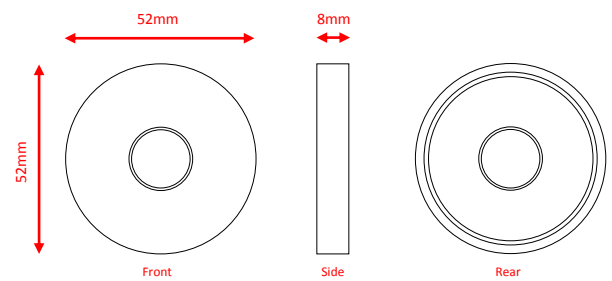

Flat rose (21)

- Through bolt fixing plastic sub rose (38mm c/c)
- Unsprung as standard
- Fixed dead available