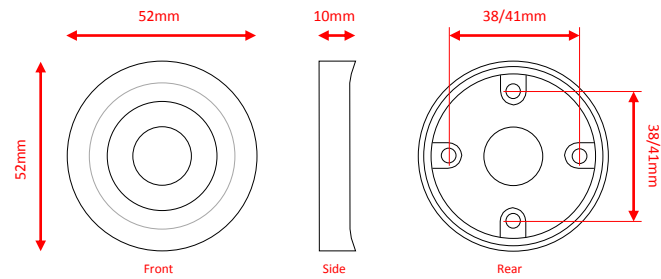

### 52mm round rose (06)

- Concealed fixings
- Through bolt fixing (38mm c/c) – passage sets
- Through bolt fixing (41mm c/c) – privacy sets
- Sprung as standard (un sprung available)
- Fixed dead available

### 52mm round scallop rose (08)

- Concealed fixings
- Through bolt fixing (38mm c/c) – passage sets
- Through bolt fixing (41mm c/c) – privacy sets
- Sprung as standard (un sprung available)
- Fixed dead available

### 52mm square rose (07)

- Concealed fixings
- Through bolt fixing (41mm c/c) – passage and privacy sets
- Sprung as standard (un sprung available)
- Fixed dead available

### Flat rose (21)

- Through bolt fixing plastic sub rose (38mm c/c)
- Unsprung as standard
- Fixed dead available