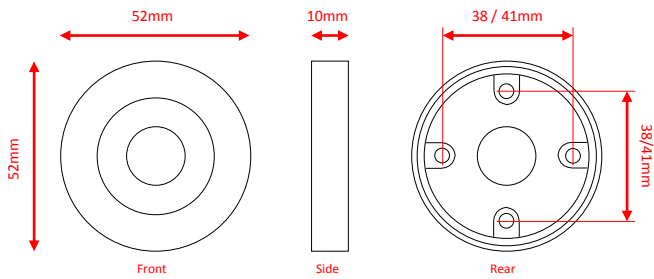

### 52mm round rose (06)

- Concealed fixings
- Through bolt fixing (38mm c/c) – passage sets
- Through bolt fixing (41mm c/c) – privacy sets
- Sprung as standard (un sprung available)
- Fixed dead available

### 52mm round scallop rose (08)

- Concealed fixings
- Through bolt fixing (38mm c/c) – passage sets
- Through bolt fixing (41mm c/c) – privacy sets
- Sprung as standard (un sprung available)
- Fixed dead available

### 52mm square rose (07)

- Concealed fixings
- Through bolt fixing (41mm c/c) – passage and privacy sets
- Sprung as standard (un sprung available)
- Fixed dead available

### Flat rose (21)

- Through bolt fixing plastic sub rose (38mm c/c)
- Unsprung as standard
- Fixed dead available