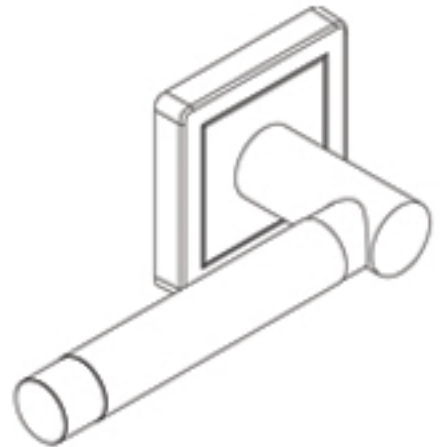

Rose Options

52mm Round Rose

52mm Square Rose

52mm Scallop Rose

58mm Round Rose

**Pre Bore 62mm
USA Round Rose**

**Pre Bore 62mm
USA Square Rose**

Please note: