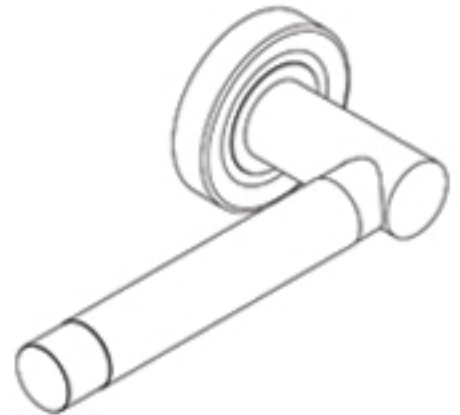

Rose Options

52mm Round Rose

52mm Square Rose

52mm Scallop Rose

58mm Round Rose

**Pre Bore 62mm
USA Round Rose**

**Pre Bore 62mm
USA Square Rose**

Please note: