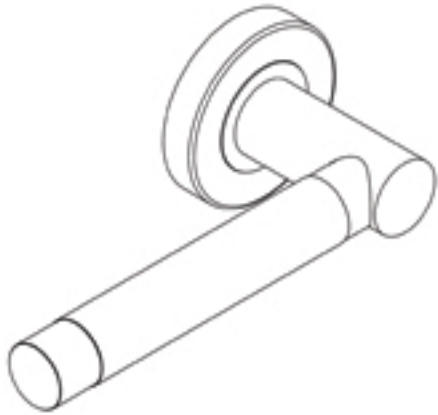

Rose Options

52mm Round Rose

52mm Square Rose

52mm Scallop Rose

58mm Round Rose

**Pre Bore 62mm
USA Round Rose**

**Pre Bore 62mm
USA Square Rose**

Please note: