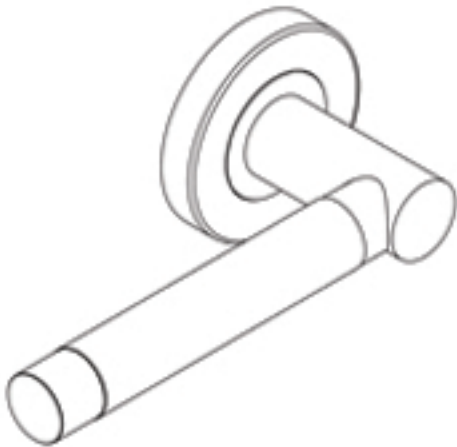

Rose Options

52mm Round Rose

52mm Square Rose

52mm Scallop Rose

58mm Round Rose

**Pre Bore 62mm
USA Round Rose**

**Pre Bore 62mm
USA Square Rose**

Please note: