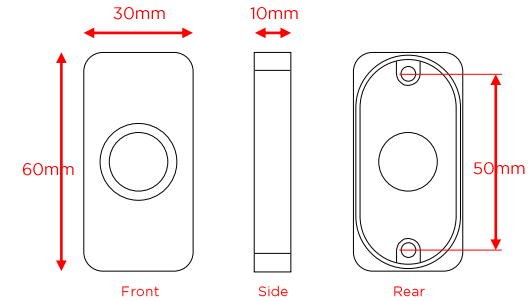

Rectangular rose

- Concealed fixings
- Face fixing
- Un sprung