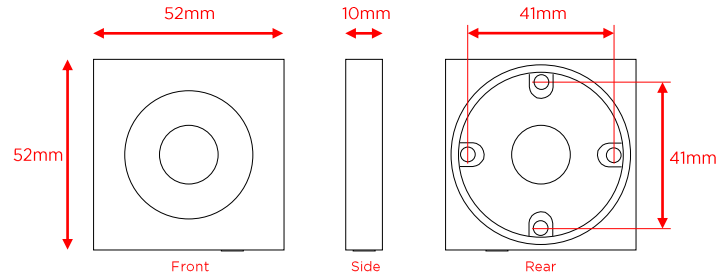

### 52mm round rose

- Concealed fixings
- Through bolt fixing (38mm c/c)
- Sprung as standard (un sprung available)
- Fixed dead available

### 52mm square rose

- Concealed fixings
- Through bolt fixing (41mm c/c)
- Sprung as standard (un sprung available)
- Fixed dead available

### 52mm round scallop rose

- Concealed fixings
- Through bolt fixing (38mm c/c)
- Sprung as standard (un sprung available)
- Fixed dead available

### 64mm round pre bore rose - North America only

- Concealed fixings
- Fixed dead available