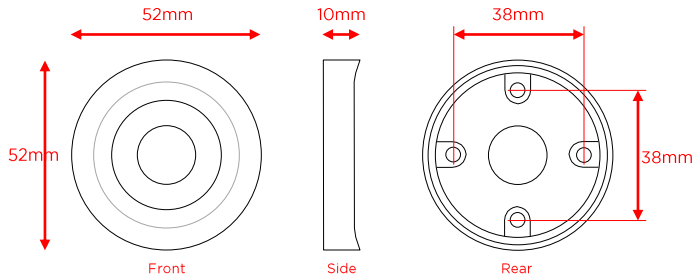

### 52mm round rose

- Concealed fixings
- Through bolt fixing (38mm c/c)
- Sprung as standard (un sprung available)
- Fixed dead available

### 52mm square rose

- Concealed fixings
- Through bolt fixing (41mm c/c)
- Sprung as standard (un sprung available)
- Fixed dead available

### 52mm round scallop rose

- Concealed fixings
- Through bolt fixing (38mm c/c)
- Sprung as standard (un sprung available)
- Fixed dead available

### 64mm round pre bore rose - North America only

- Concealed fixings
- Fixed dead available