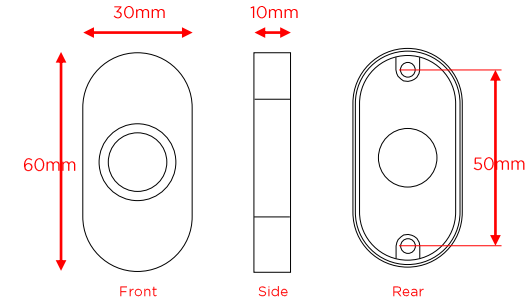

### 52mm round rose

- Concealed fixings
- Through bolt fixing (38mm c/c)
- Sprung as standard (un sprung available)
- Fixed dead available

### 52mm square rose

- Concealed fixings
- Through bolt fixing (41mm c/c)
- Sprung as standard (un sprung available)
- Fixed dead available

### 52mm round scallop rose

- Concealed fixings
- Through bolt fixing (38mm c/c)
- Sprung as standard (un sprung available)
- Fixed dead available

### 64mm round pre bore rose - North America only

- Concealed fixings
- Fixed dead available