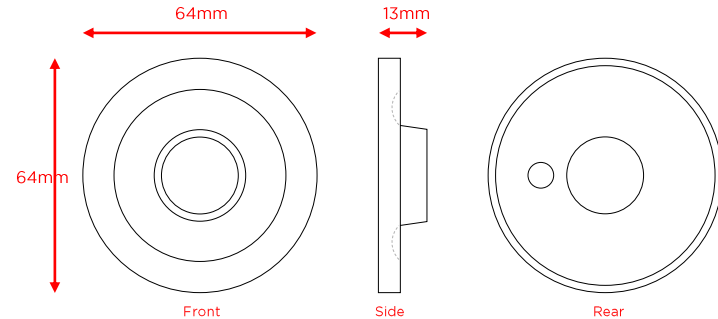

### 52mm round rose

- Concealed fixings
- Through bolt fixing (38mm c/c)
- Sprung as standard (un sprung available)
- Fixed dead available

### 52mm square rose

- Concealed fixings
- Through bolt fixing (41mm c/c)
- Sprung as standard (un sprung available)
- Fixed dead available

### Oval rose

- Concealed fixings
- Face fixing
- Un sprung

### 52mm round scallop rose

- Concealed fixings
- Through bolt fixing (38mm c/c)
- Sprung as standard (un sprung available)
- Fixed dead available