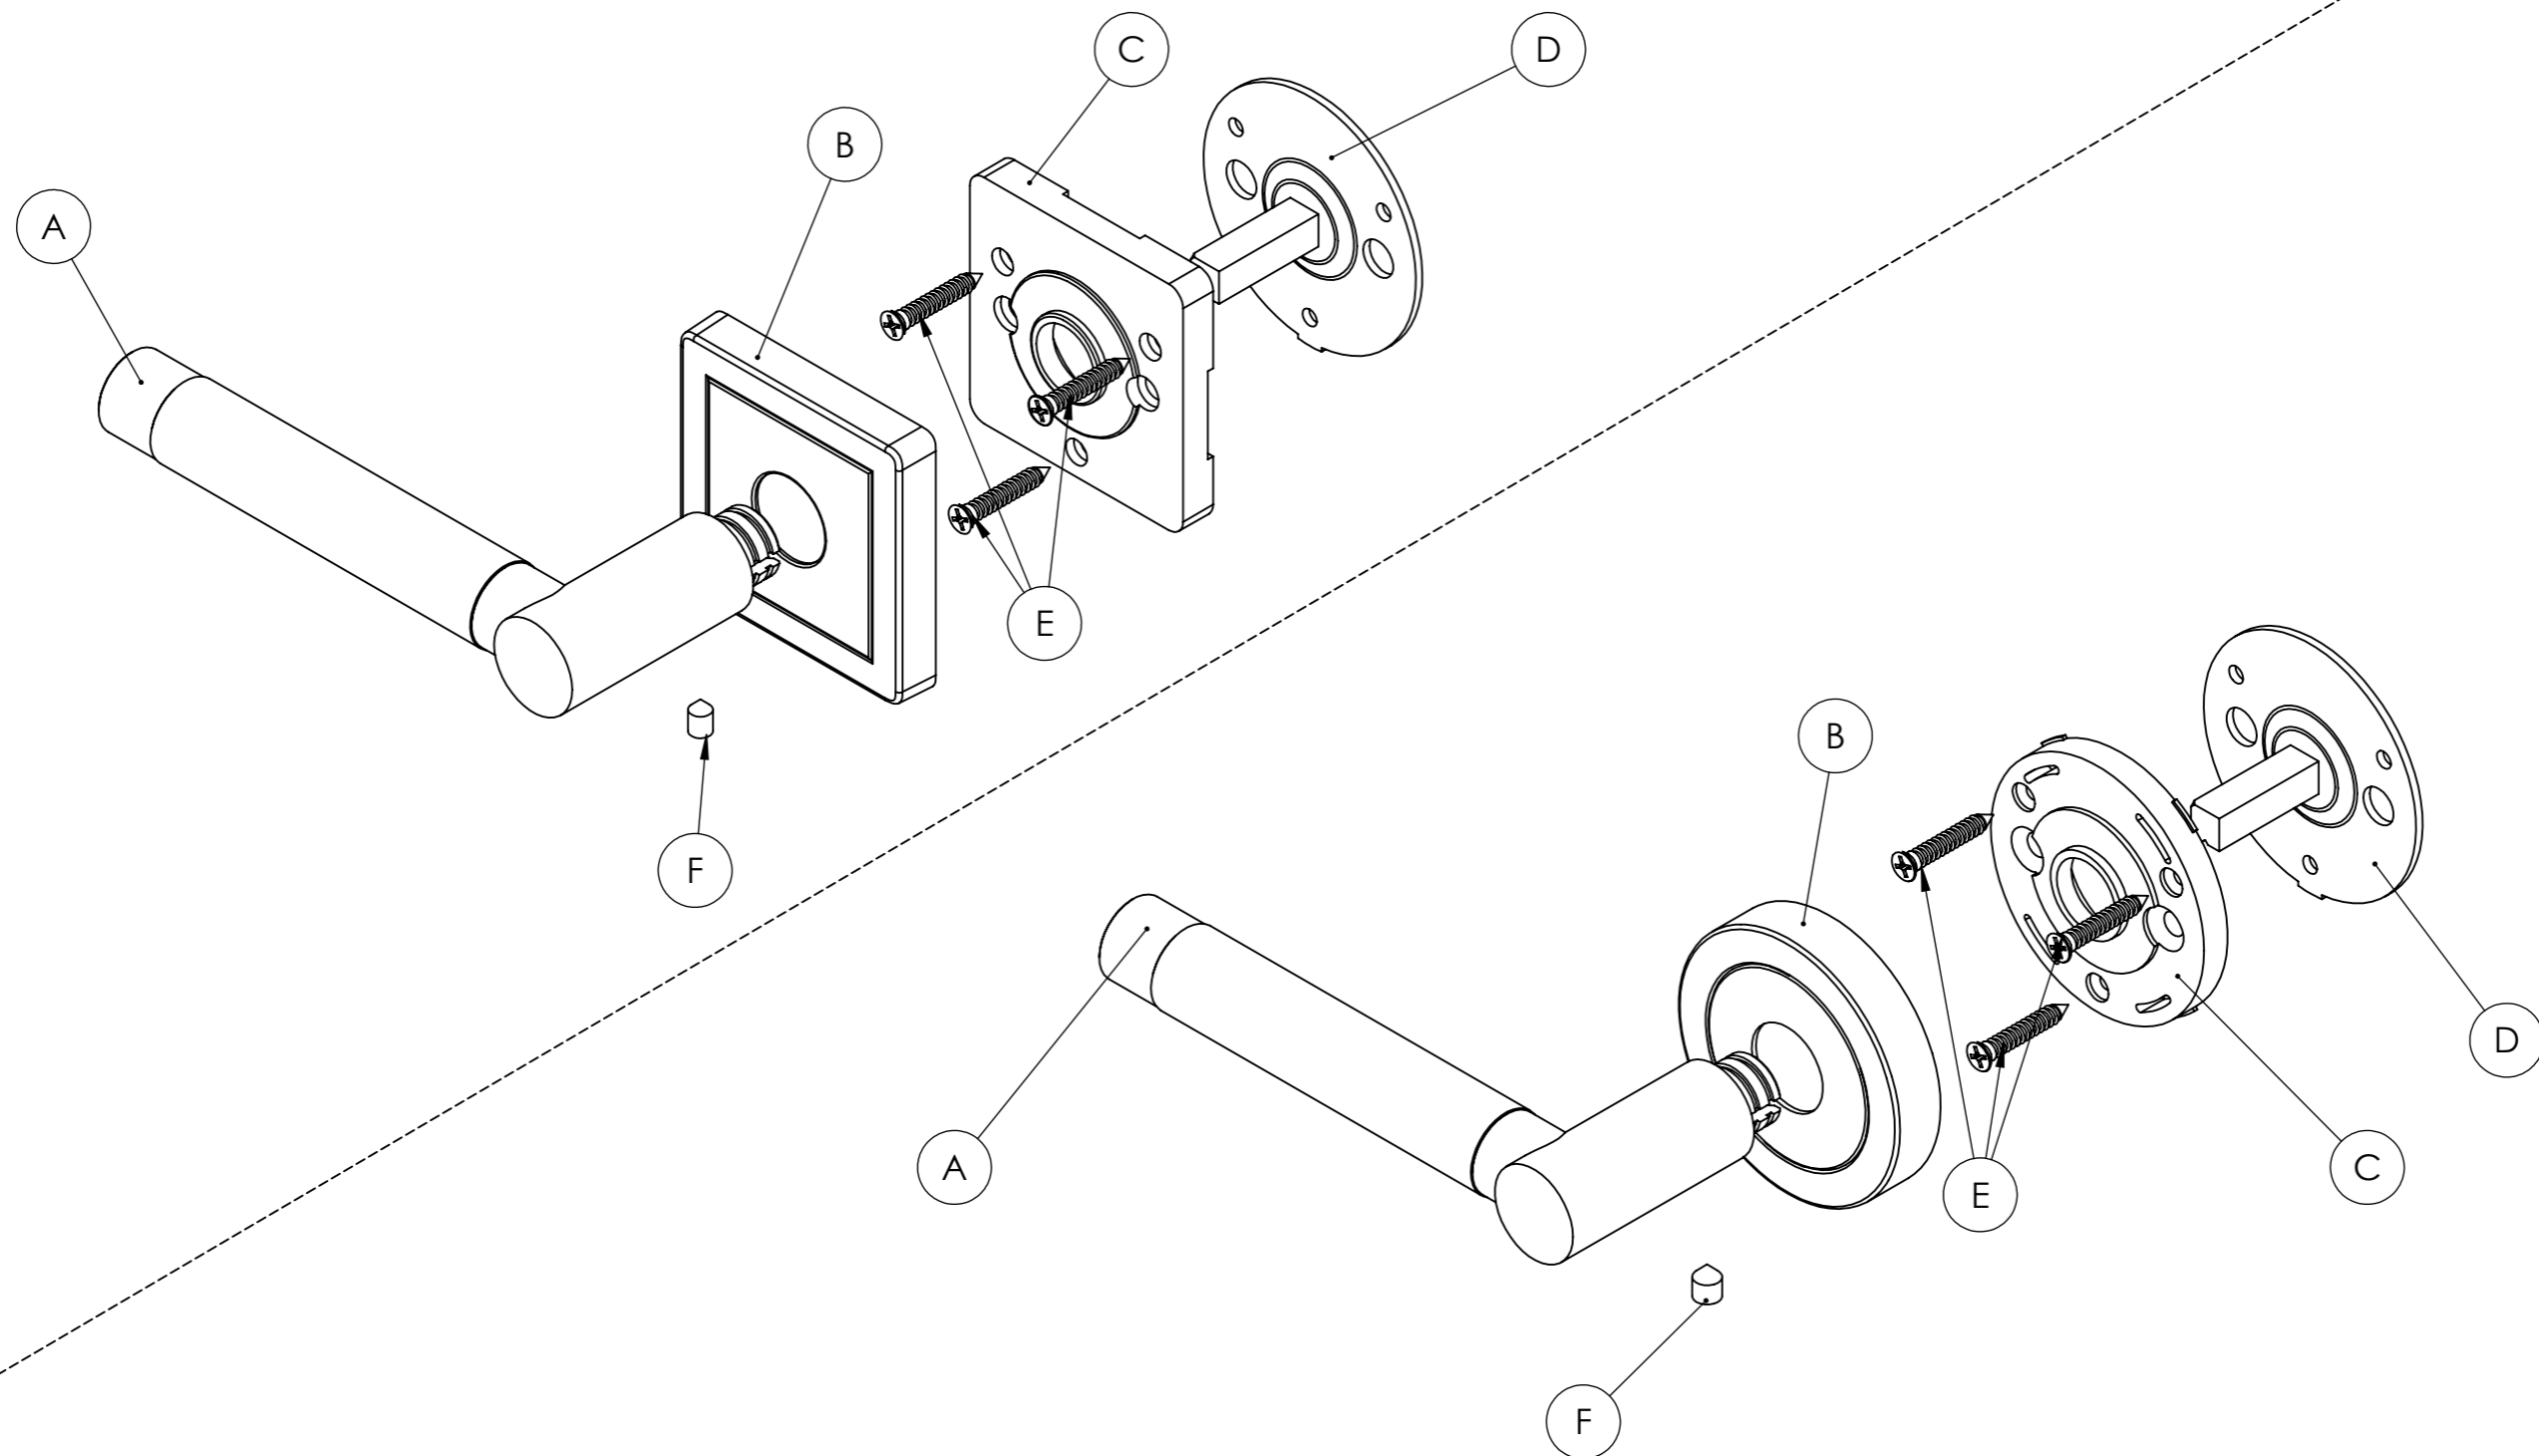

# IPB-004 SQUARE & ROUND ROSE PRE-BORE SINGLE FIXED DEAD INSTALLATION INSTRUCTIONS

ITEM	DESCRIPTION	QUANTITY	NOTE
A	LEVER	1	Style May Vary
B	ROSE	1	Style May Vary
C	ADAPTOR	1	
D	SUPPORT	1	
E	FIXING SCREWS	3	
F	SET SCREW	1	