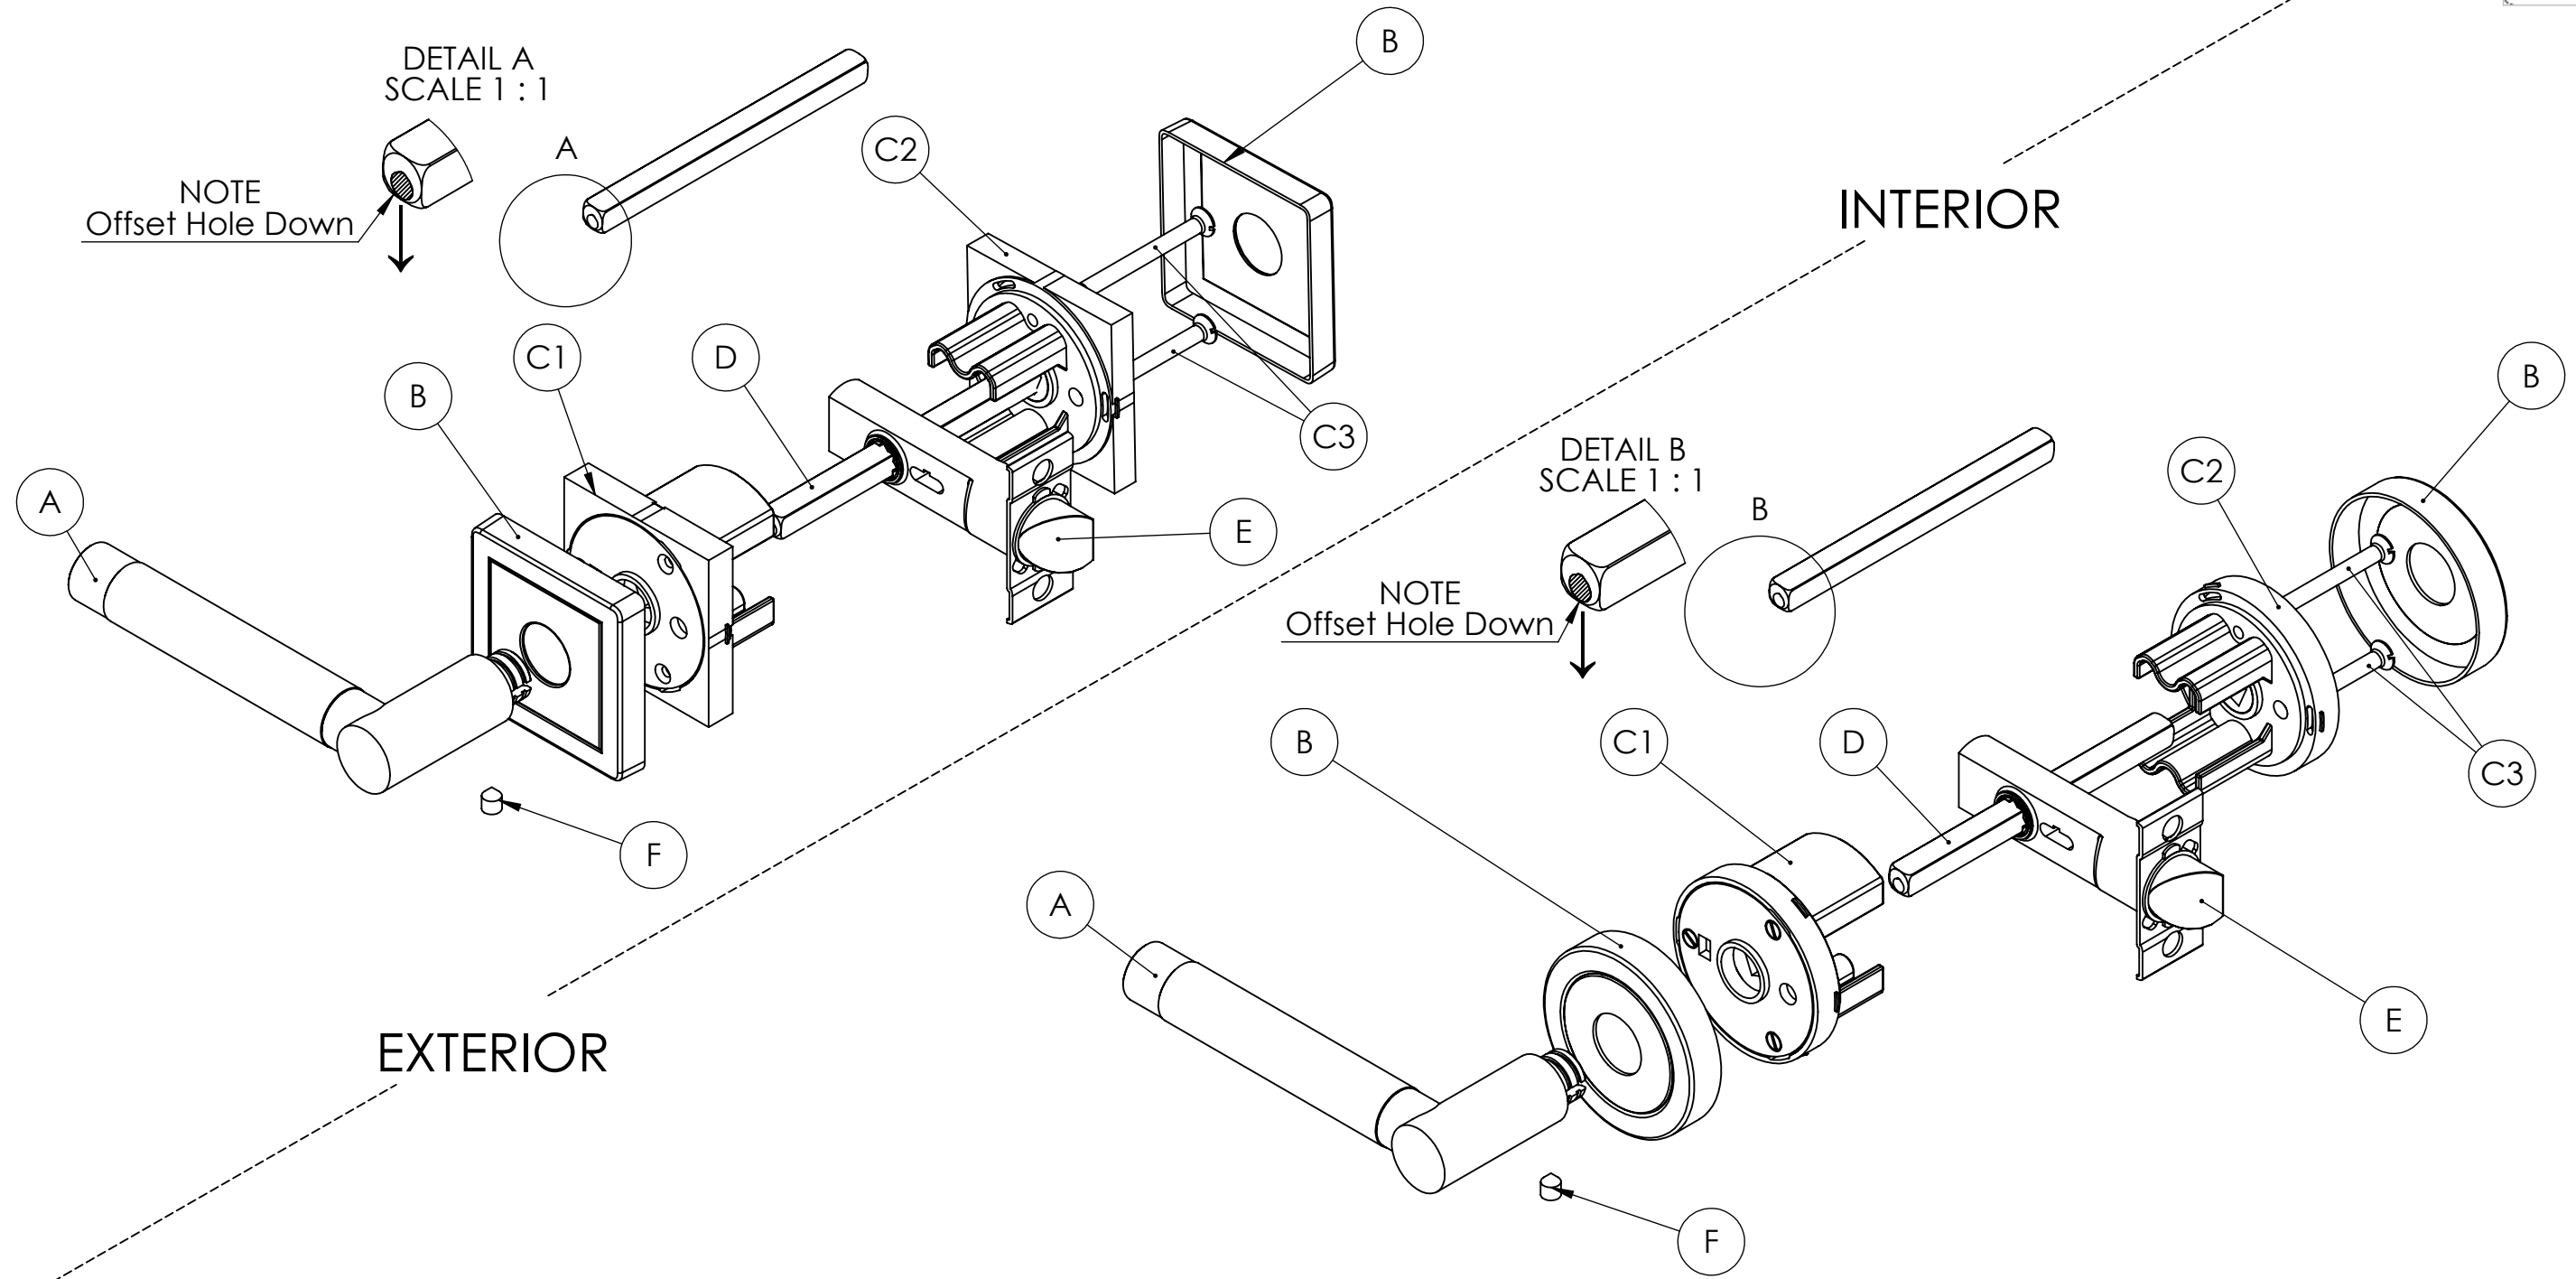

IPB-002-SQUARE & ROUND ROSE PRE-BORE DOOR PASSAGE LATCHSET INSTALLATION INSTRUCTIONS

ITEM	DESCRIPTION	QUANTITY	NOTE
A	LEVER	2	Style May Vary
B	ROSE	2	Style May Vary
C1	DOOR CARTRIDGE	1	
C2	DOOR CARTRIDGE	1	
C3	FIXING SCREWS	2	
D	SPINDLE	1	
E	LATCH	1	
F	GRUB SCREW	2	