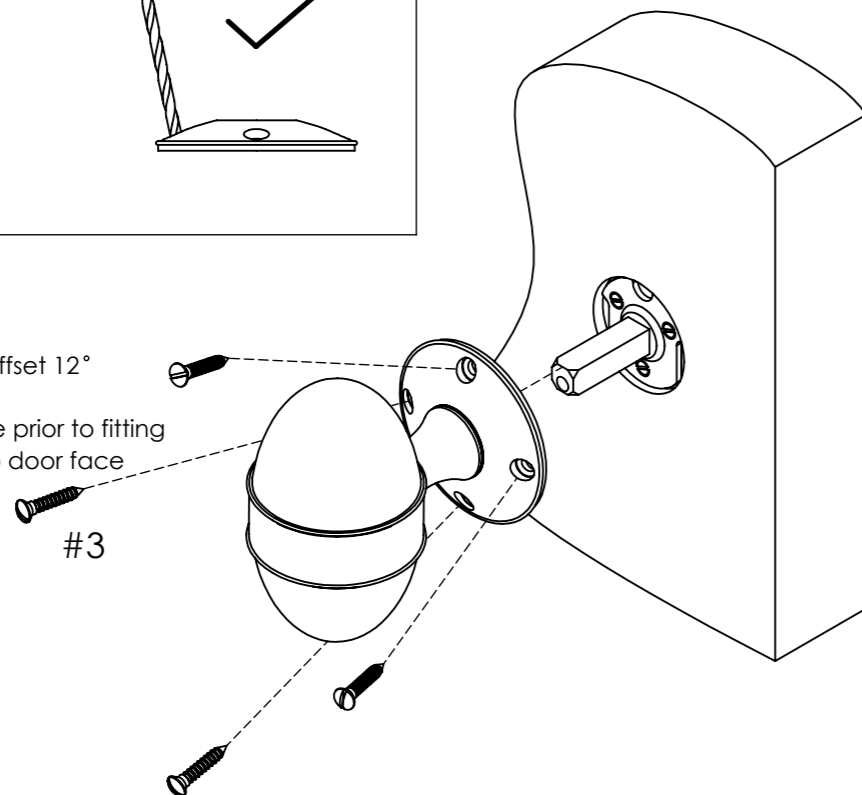

IMDK-003 - DOOR KNOB-SATURN & BANDED EGG-FITTING INSTRUCTIONS

FIXED DEAD-SINGLE-PAIR

A

B

C

D

NOTE

Rose fixing screws are offset 12°
Drill pilot hole at specific angle prior to fitting
Do Not drill holes square to door face

E

KIT

- #1  DUMMY SPINDLE
- #2  No 6 X 1 1/4" POZ C/SK
- #3  FIXING SCREWS
No 6 X 3/4" SLT/OVAL