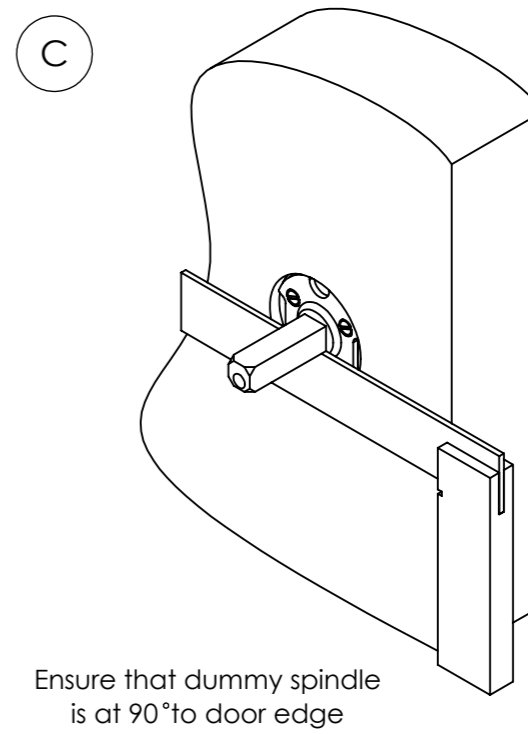

IMDK-003 - DOOR KNOB-SATURN & BANDED EGG-FITTING INSTRUCTIONS

FIXED DEAD-SINGLE-PAIR

A

B

C

D

NOTE

Rose fixing screws are offset 12°
Drill pilot hole at specific angle prior to fitting
Do Not drill holes square to door face