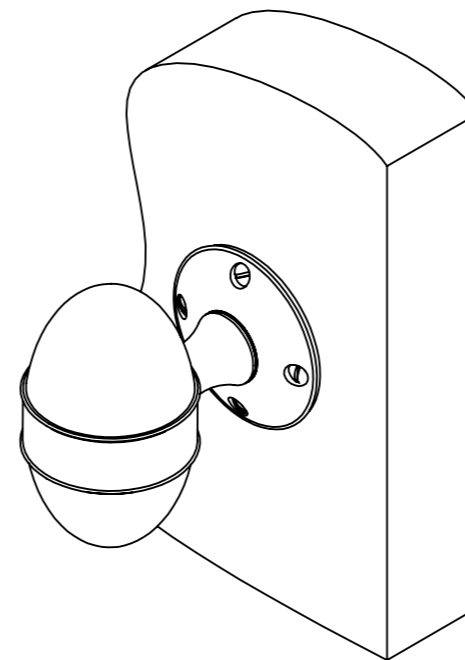

IMDK-003 - DOOR KNOB-SATURN & BANDED EGG-FITTING INSTRUCTIONS

FIXED DEAD-SINGLE-PAIR

A

B

C

D

NOTE

Rose fixing screws are offset 12°
Drill pilot hole at specific angle prior to fitting
Do Not drill holes square to door face

E

KIT

- #1  DUMMY SPINDLE
- #2  No 6 X 1 1/4" POZ C/SK
- #3  FIXING SCREWS
No 6 X 3/4" SLT/OVAL