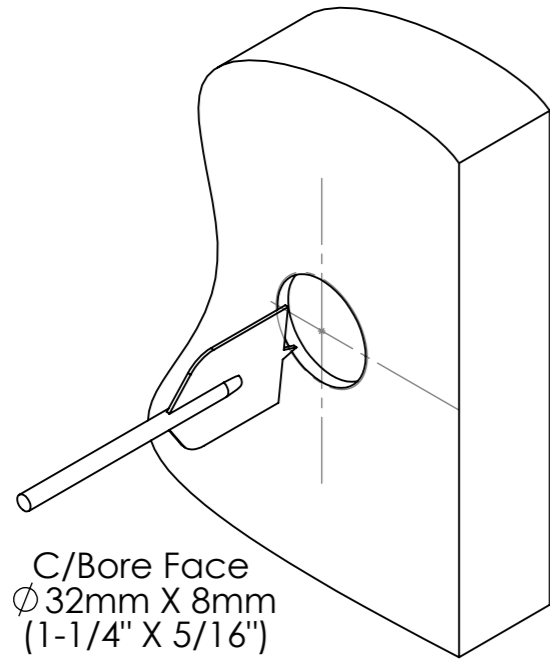

IMDK-003 - DOOR KNOB-SATURN & BANDED EGG-FITTING INSTRUCTIONS

FIXED DEAD-SINGLE-PAIR

A

B

C

D

NOTE

Rose fixing screws are offset 12°
Drill pilot hole at specific angle prior to fitting
Do Not drill holes square to door face

E

KIT

- #1  DUMMY SPINDLE
- #2  No 6 X 1 1/4" POZ C/SK
- #3  FIXING SCREWS
No 6 X 3/4" SLT/OVAL