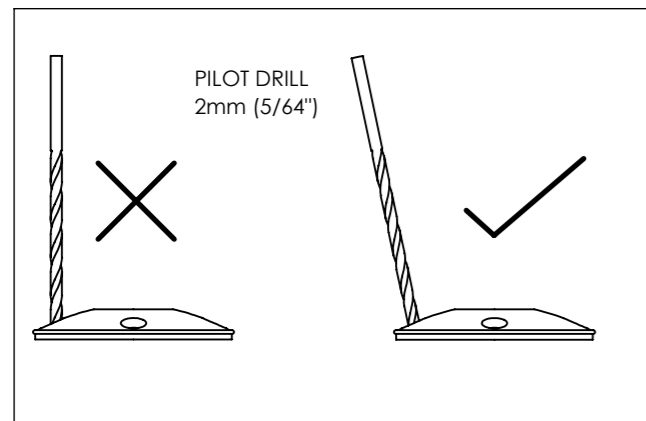

IMDK-003 - DOOR KNOB-SATURN & BANDED EGG-FITTING INSTRUCTIONS

FIXED DEAD-SINGLE-PAIR

A

B

C

D

NOTE

Rose fixing screws are offset 12°
Drill pilot hole at specific angle prior to fitting
Do Not drill holes square to door face