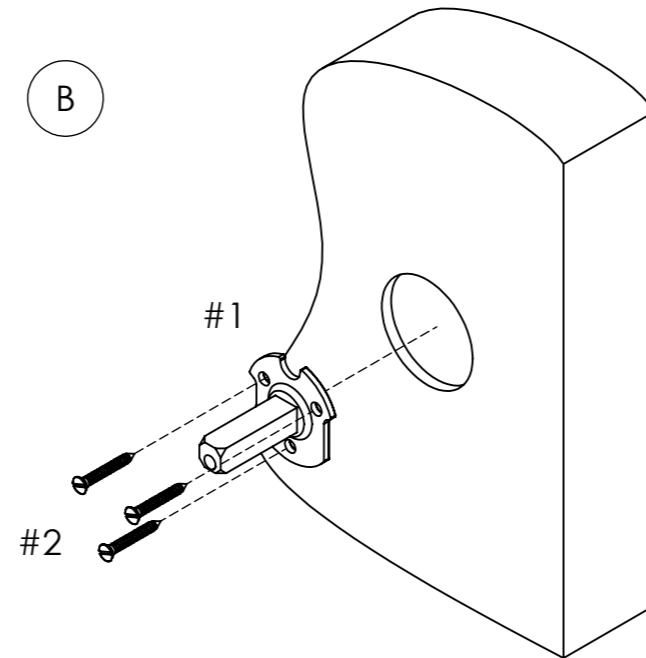

IMDK-003 - DOOR KNOB-SATURN & BANDED EGG-FITTING INSTRUCTIONS

FIXED DEAD-SINGLE-PAIR

A

B

C

D

NOTE

Rose fixing screws are offset 12°
Drill pilot hole at specific angle prior to fitting
Do Not drill holes square to door face

E

KIT

- #1  DUMMY SPINDLE
- #2  No 6 X 1 1/4" POZ C/SK
- #3  FIXING SCREWS
No 6 X 3/4" SLT/OVAL