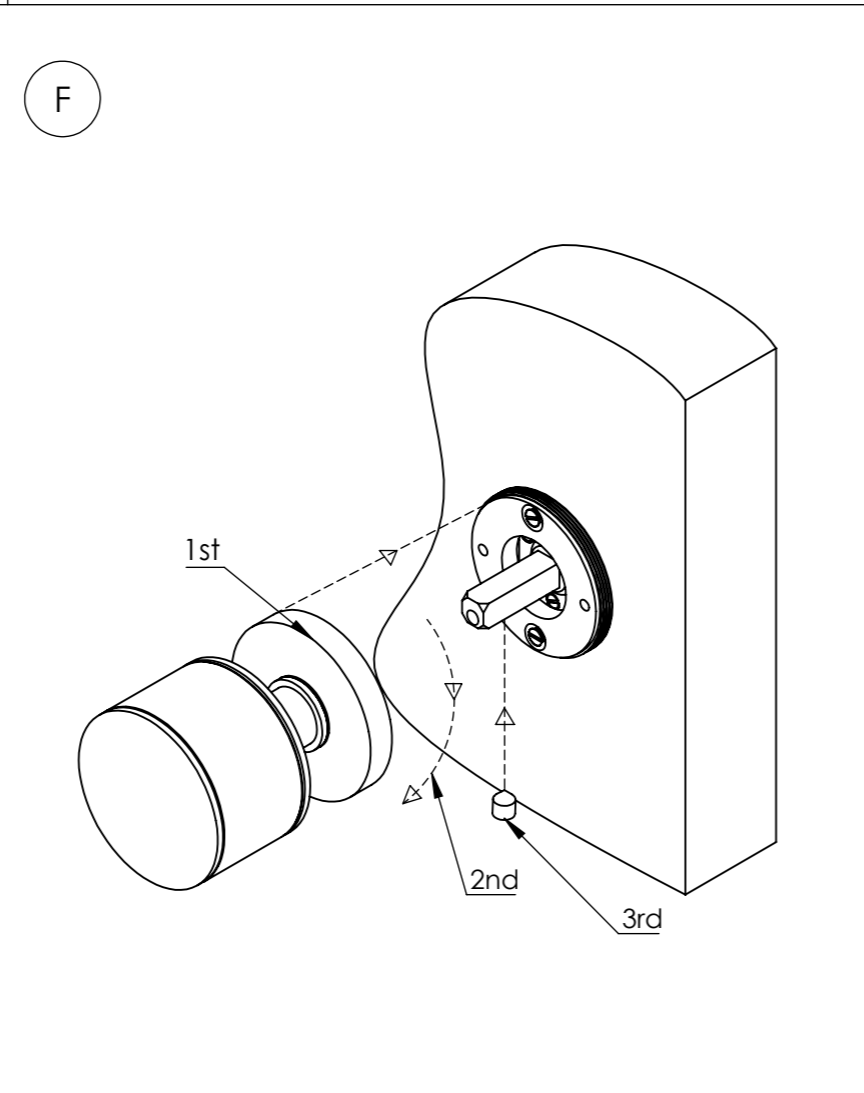

IMDK-002-DOOR KNOB-STACKED & LAYER-FITTING INSTRUCTIONS

FIXED DEAD-SINGLE/PAIR

- KIT**
- Dummy Spindle
 - Centring Tool
FCT-0001-000085QR-00026RND
 - Threaded Rose Inner
PRO-0098-N-0001
 - Fixing Screws
 - Grub Screw
 - Allen Key