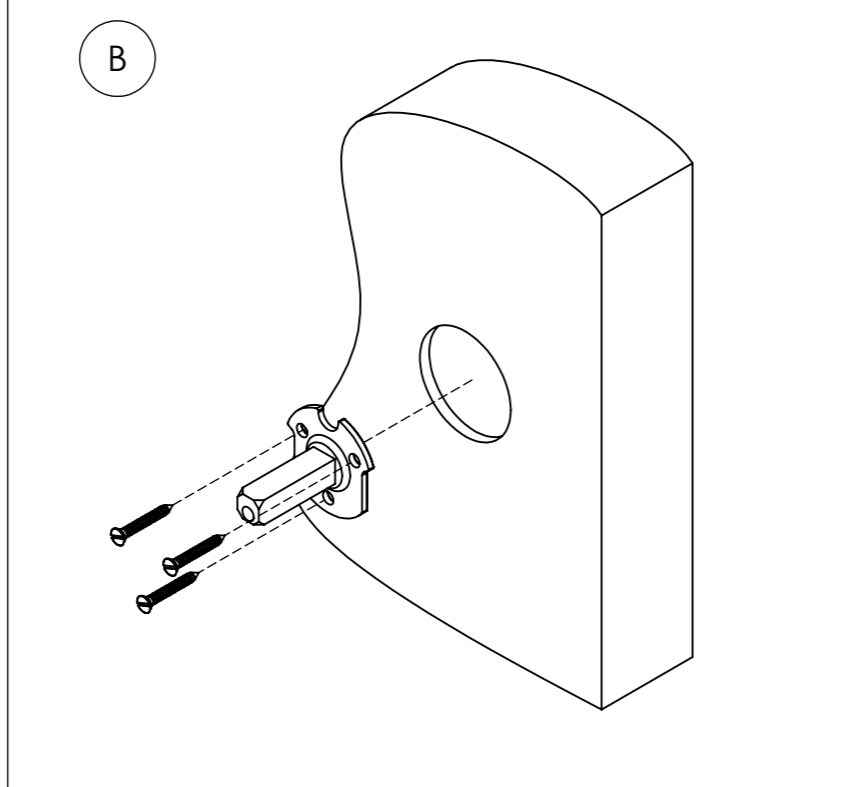

IMDK-002-DOOR KNOB-STACKED & LAYER-FITTING INSTRUCTIONS

FIXED DEAD-SINGLE/PAIR

- KIT**
- Dummy Spindle
 - Centring Tool
FCT-0001-000085QR-00026RND
 - Threaded Rose Inner
PRO-0098-N-0001
 - Fixing Screws
 - Grub Screw
 - Allen Key