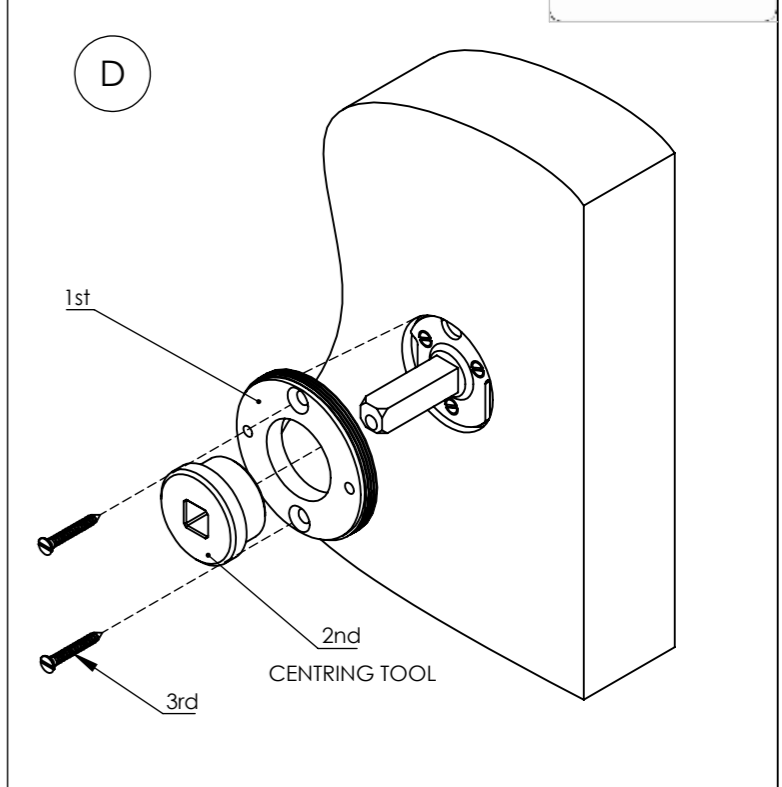

IMDK-002-DOOR KNOB-STACKED & LAYER-FITTING INSTRUCTIONS

FIXED DEAD-SINGLE/PAIR

- KIT**
- Dummy Spindle
 - Centring Tool
FCT-0001-000085QR-00026RND
 - Threaded Rose Inner
PRO-0098-N-0001
 - Fixing Screws
 - Grub Screw
 - Allen Key