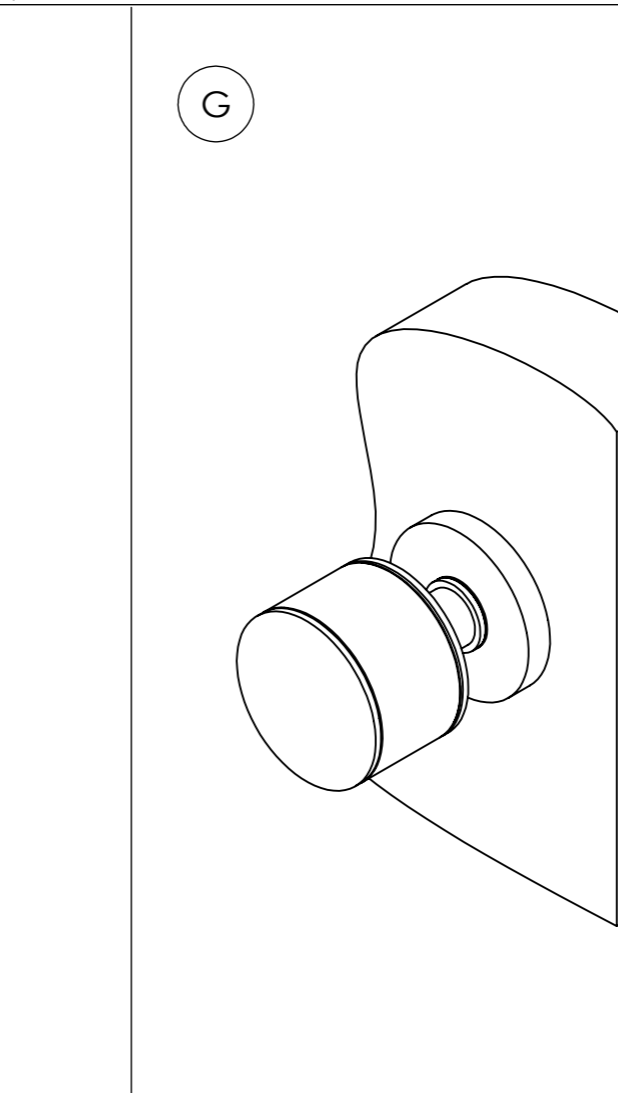

IMDK-002-DOOR KNOB-STACKED & LAYER-FITTING INSTRUCTIONS

FIXED DEAD-SINGLE/PAIR

- KIT**
- Dummy Spindle
 - Centring Tool
FCT-0001-000085QR-00026RND
 - Threaded Rose Inner
PRO-0098-N-0001
 - Fixing Screws
 - Grub Screw
 - Allen Key