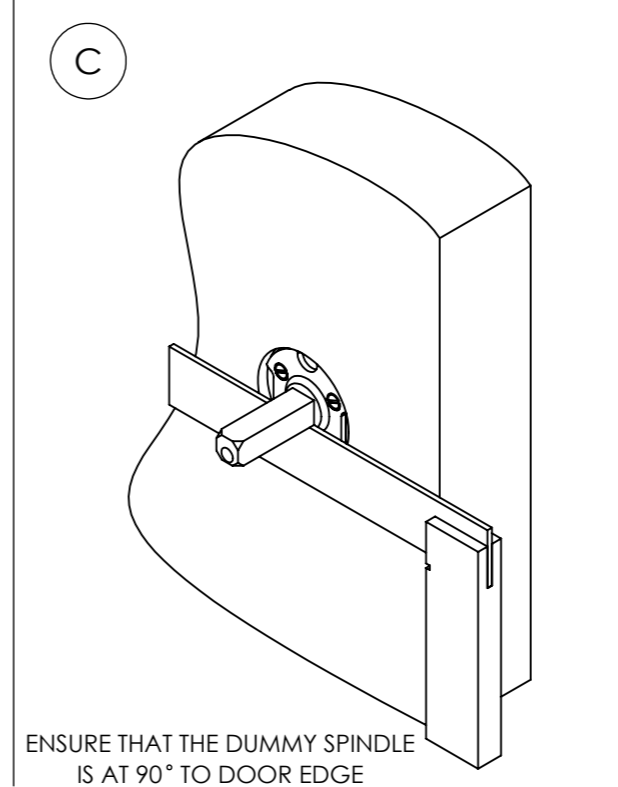

IMDK-002-DOOR KNOB-STACKED & LAYER-FITTING INSTRUCTIONS

FIXED DEAD-SINGLE/PAIR

- KIT**
- Dummy Spindle
 - Centring Tool
FCT-0001-000085QR-00026RND
 - Threaded Rose Inner
PRO-0098-N-0001
 - Fixing Screws
 - Grub Screw
 - Allen Key