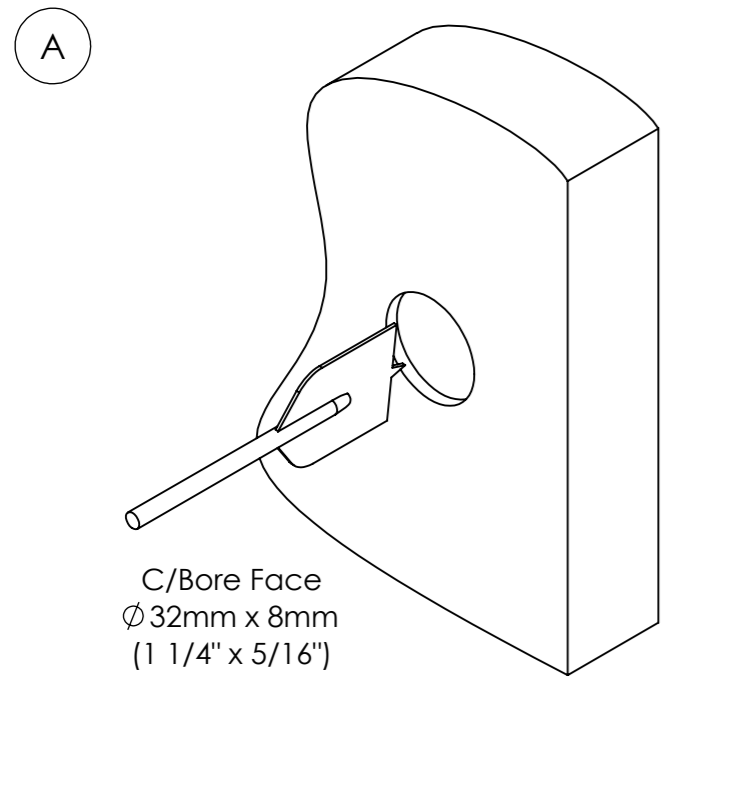

IMDK-002-DOOR KNOB-STACKED & LAYER-FITTING INSTRUCTIONS

FIXED DEAD-SINGLE/PAIR

- KIT**
- Dummy Spindle
 - Centring Tool
FCT-0001-000085QR-00026RND
 - Threaded Rose Inner
PRO-0098-N-0001
 - Fixing Screws
 - Grub Screw
 - Allen Key