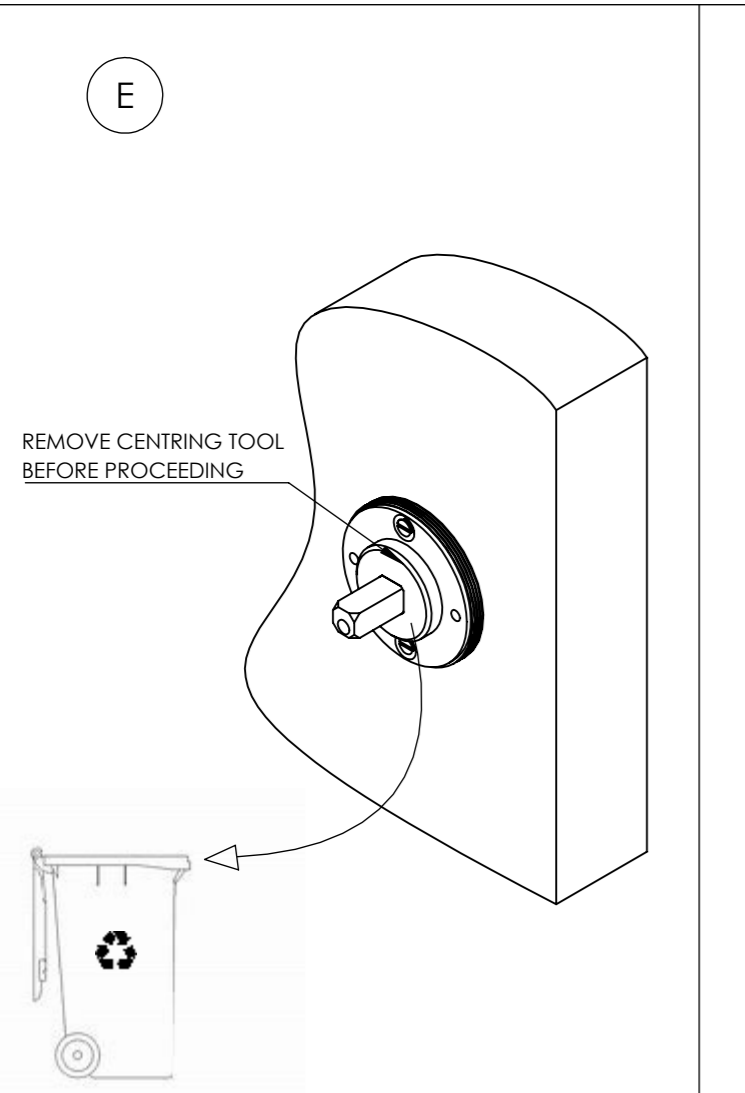

IMDK-002-DOOR KNOB-STACKED & LAYER-FITTING INSTRUCTIONS

FIXED DEAD-SINGLE/PAIR

- KIT**
- Dummy Spindle
 - Centring Tool
FCT-0001-000085QR-00026RND
 - Threaded Rose Inner
PRO-0098-N-0001
 - Fixing Screws
 - Grub Screw
 - Allen Key