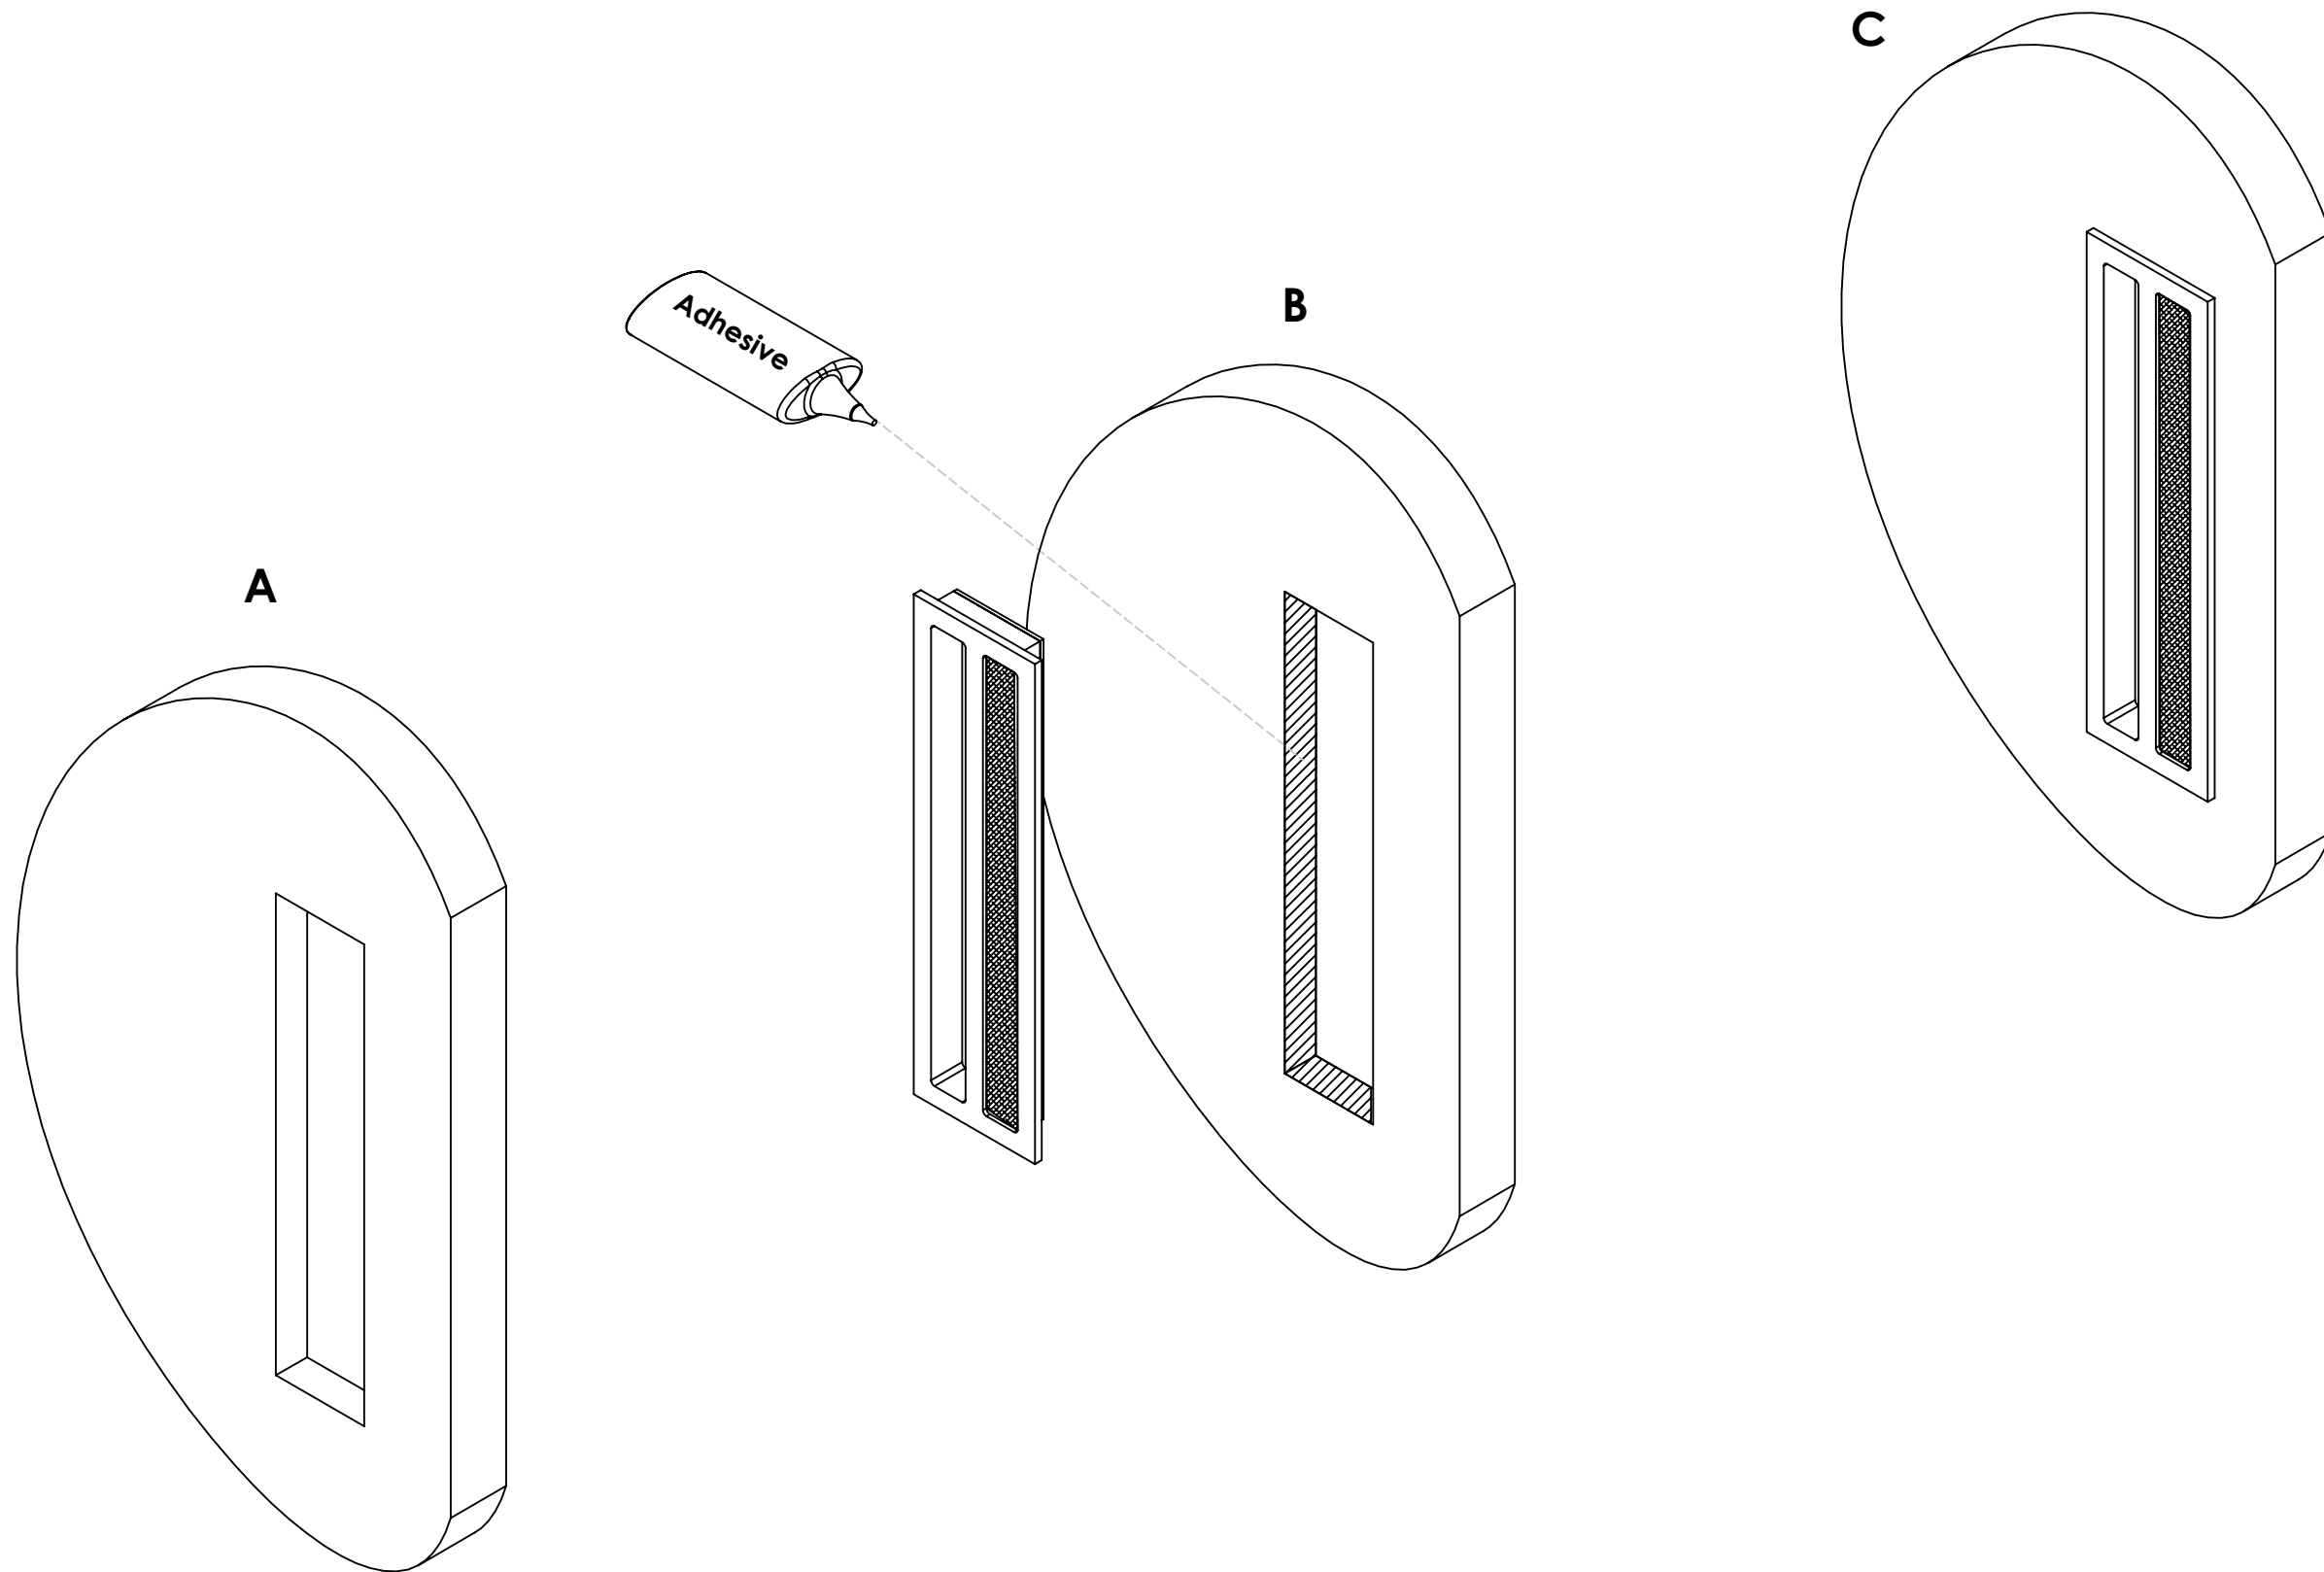

IFP-006A

Fitting Instructions-Large Recessed Flush Pull-R3150

**Rebate 240.5mm x 50.5mm (9-15/32" x 2")
16mm (5/8") Deep**