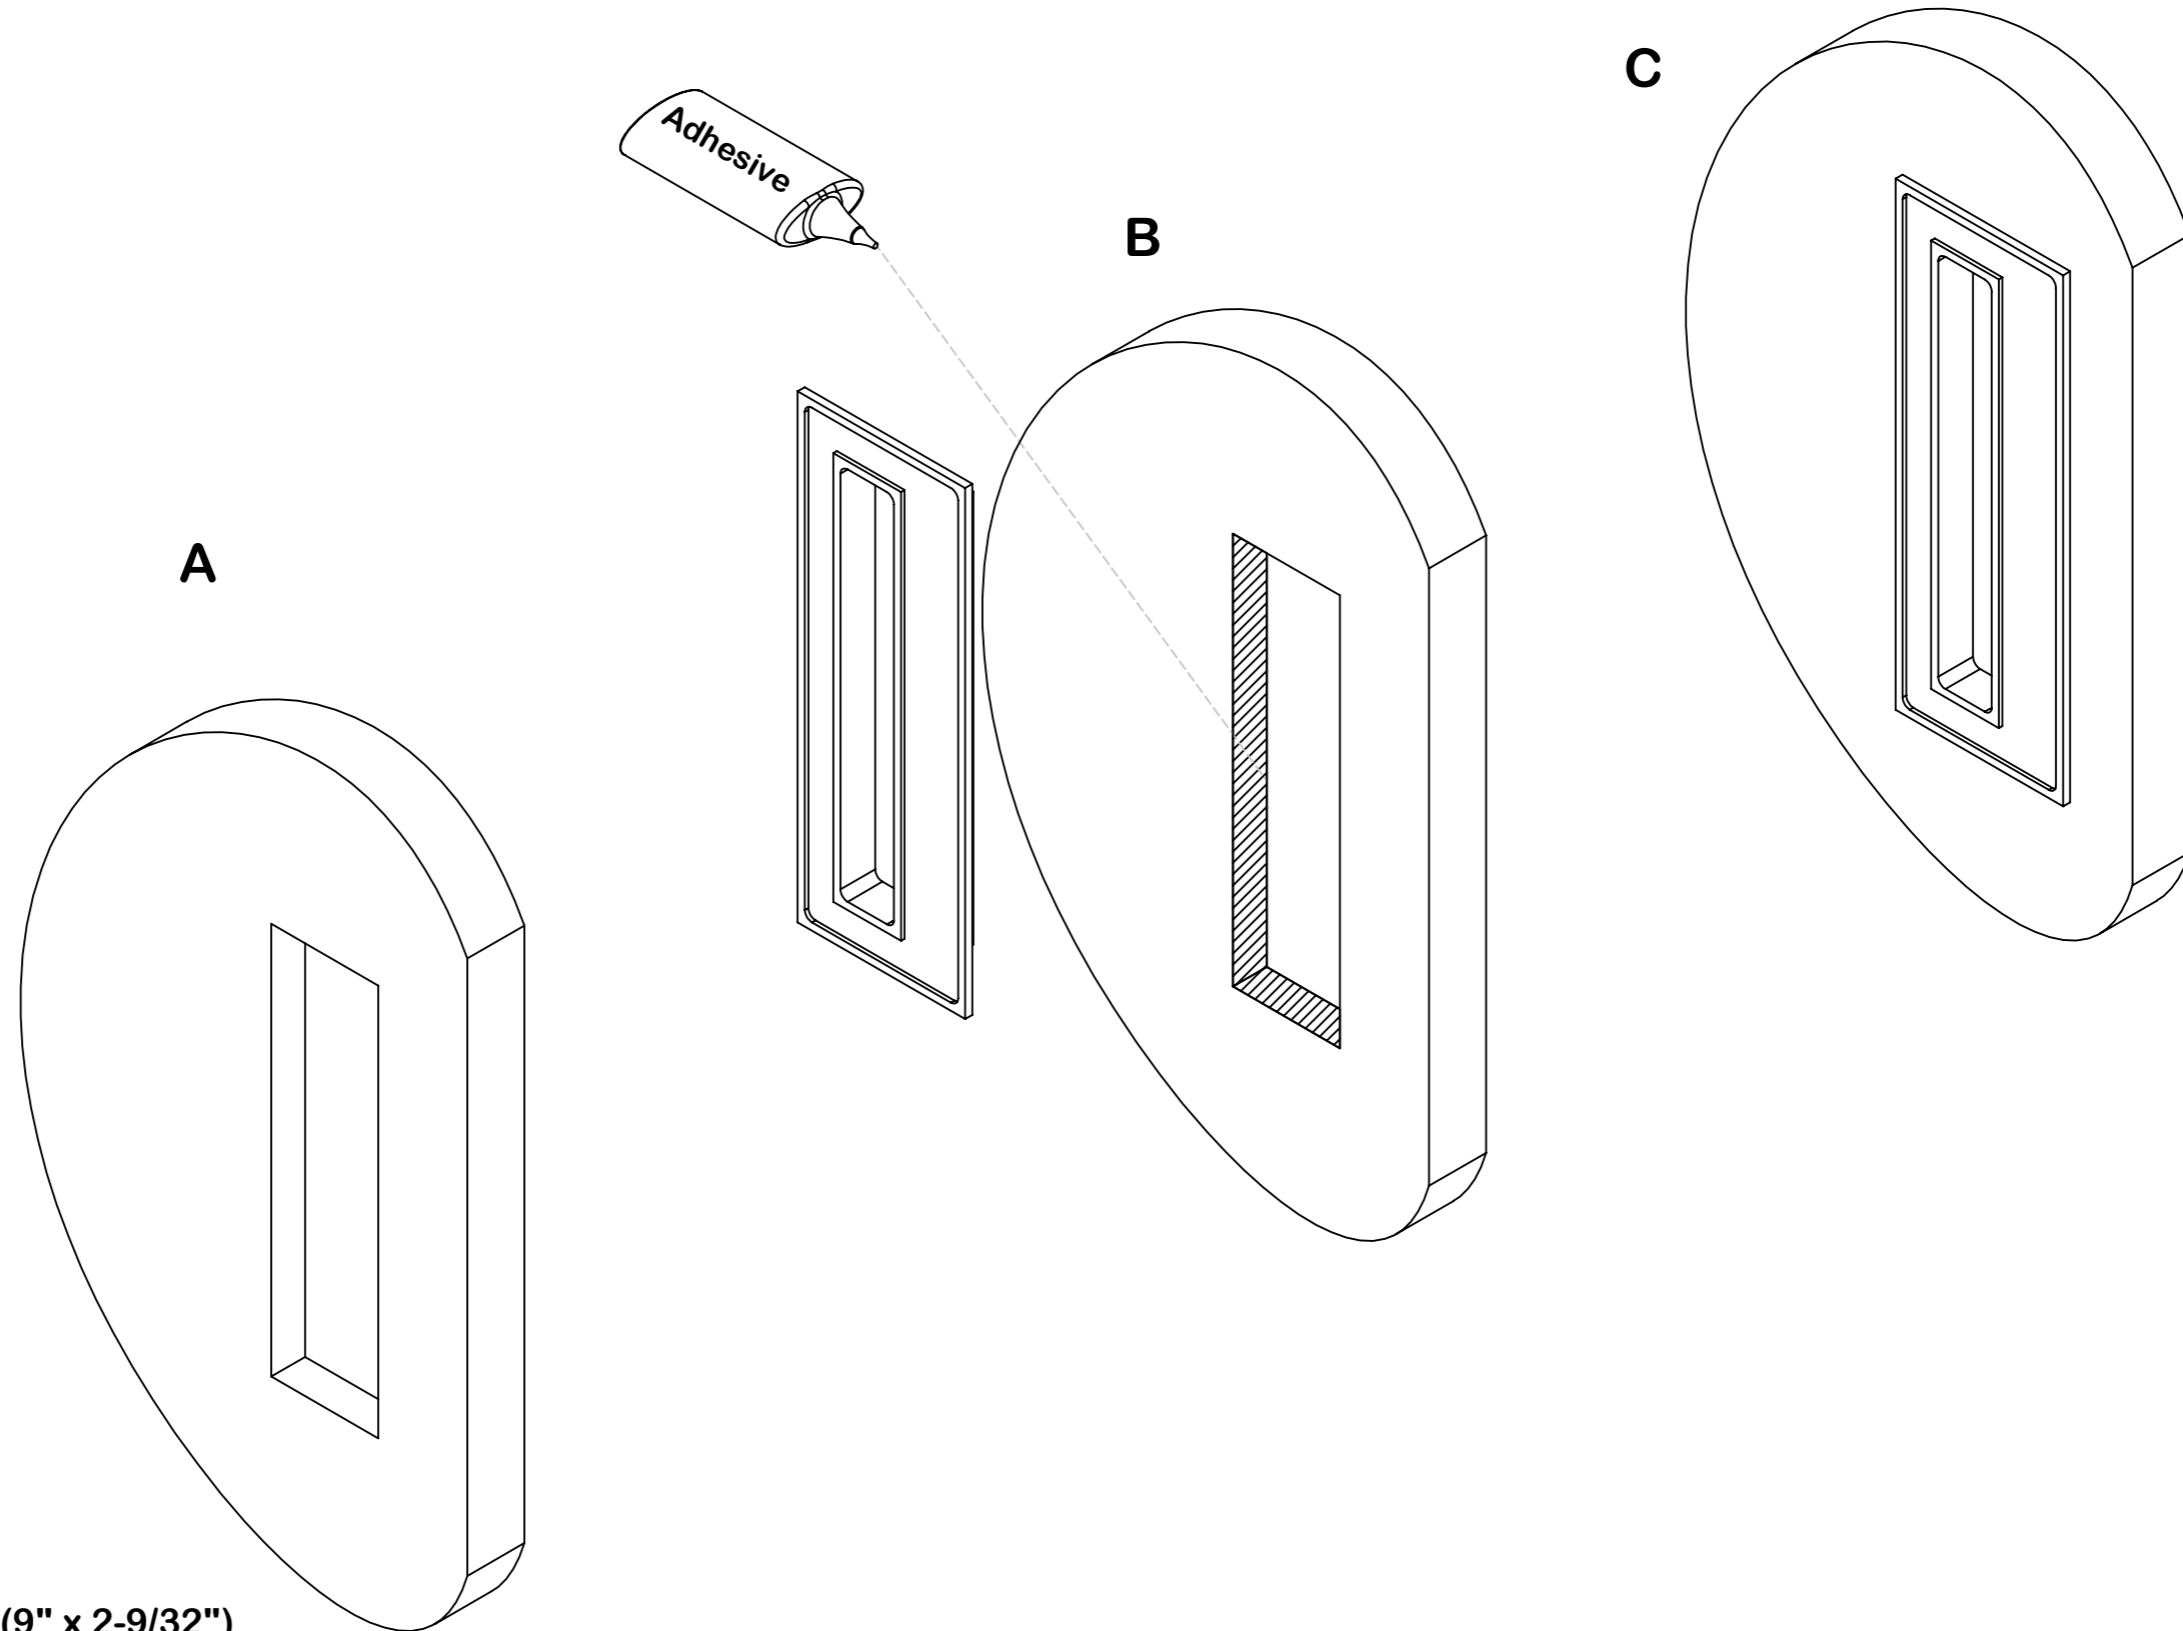

IFP-0004A

Fitting Instructions-Bordered Flush Pull- R3123

Rebate 228mm x 58mm (9" x 2-9/32")
18mm (45/64") Deep