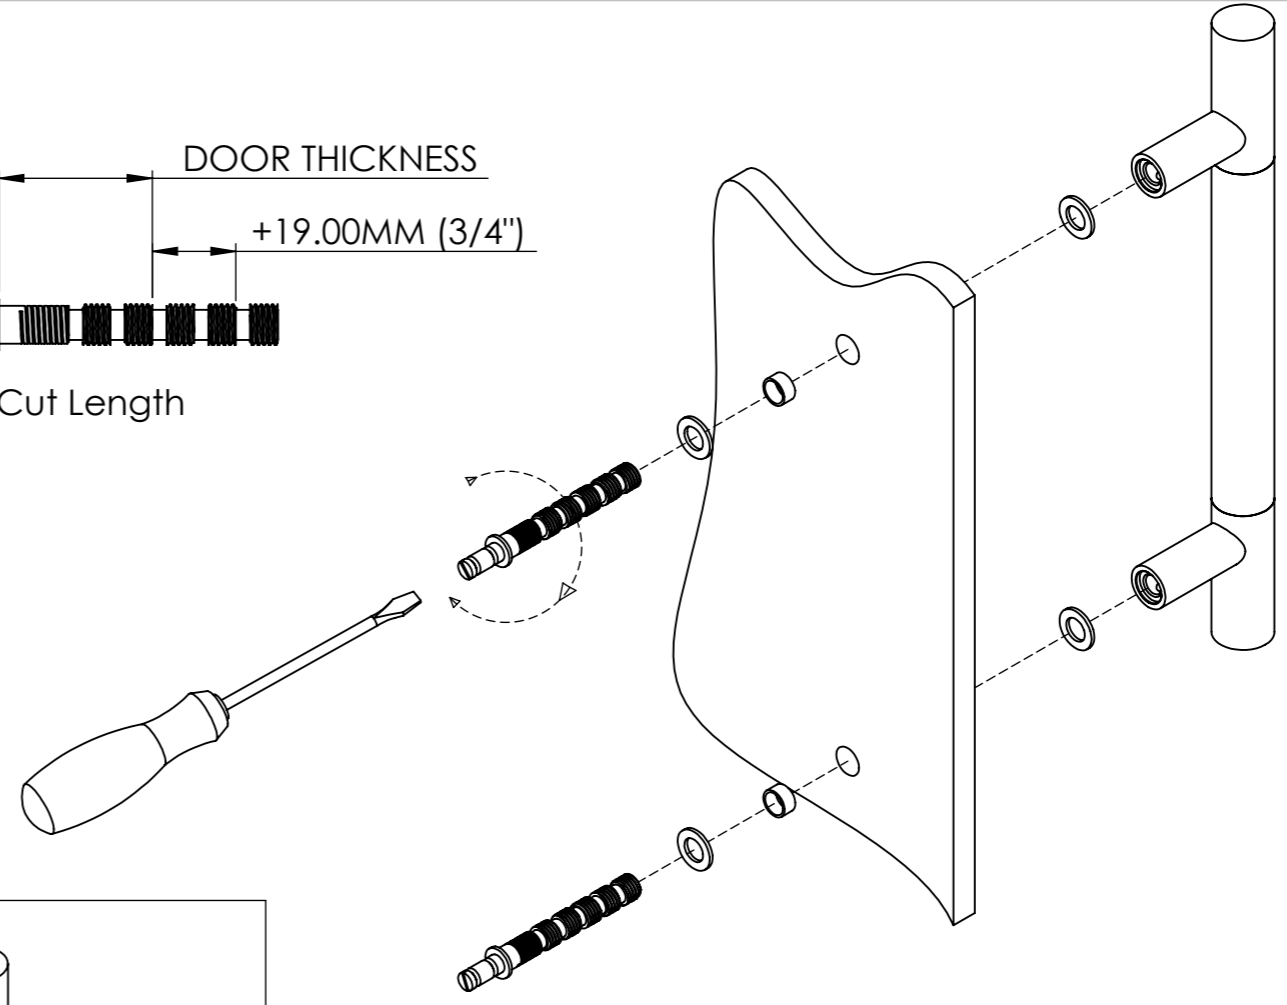

IDP-003-FITTING INSTRUCTION

DOOR PULL-BACK TO BACK PAIR-GLASS

KIT

PART No PFX-0002-N-0080-A-30CP

PART No FWH-00012-00010-0006TK-6000

PART No FWH-00012-00010-0006TK-6000

PART No

ALLEN KEY