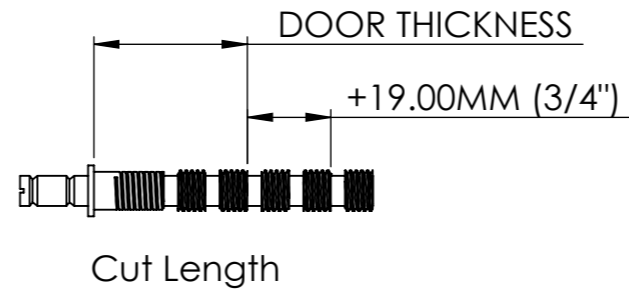

IDP-003-FITTING INSTRUCTION

DOOR PULL-BACK TO BACK PAIR-GLASS

KIT

PART No PFX-0002-N-0080-A-30CP

PART No FWH-00012-00010-0006TK-6000

PART No FWH-00012-00010-0006TK-6000

PART No

ALLEN KEY