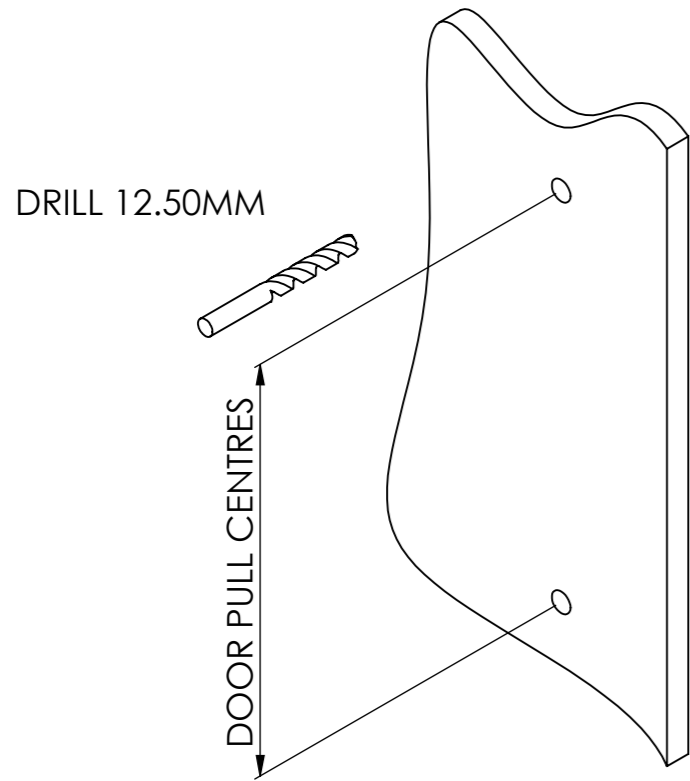

IDP-003-FITTING INSTRUCTION

DOOR PULL-BACK TO BACK PAIR-GLASS

KIT

PART No PFX-0002-N-0080-A-30CP

PART No FWH-00012-00010-0006TK-6000

PART No FWH-00012-00010-0006TK-6000

PART No

ALLEN KEY