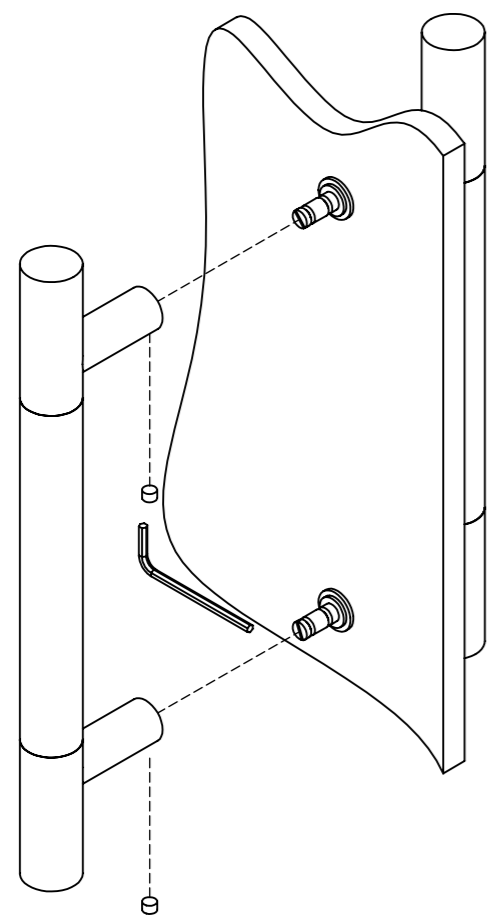

IDP-003-FITTING INSTRUCTION

DOOR PULL-BACK TO BACK PAIR-GLASS

KIT

PART No PFX-0002-N-0080-A-30CP

PART No FWH-00012-00010-0006TK-6000

PART No FWH-00012-00010-0006TK-6000

PART No

ALLEN KEY