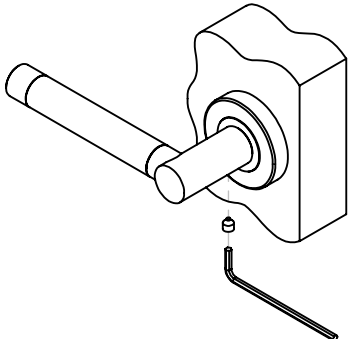

FIXED DEAD SINGLE - EUROPEAN ROSES

IDL017B

FITTING INSTRUCTION

DOOR LEVER

①

∅ 32 (1 1/4") x 8 (5/16") DEEP

②

90°

Affix spindle at 90° to door edge

③

④

- 1 x  8 X 8 X 28
- 4 x  N4 X 3/4"
- 3 x  N6 X 1 1/4"
- 1 x  M6 x 8
- 1 x  3mm