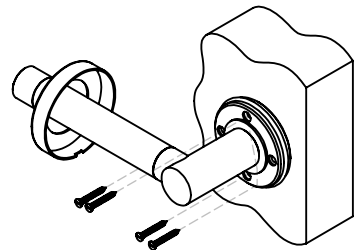

FIXED DEAD SINGLE - EUROPEAN ROSES

IDL017B

FITTING INSTRUCTION

DOOR LEVER

①

∅ 32 (1 1/4") x 8 (5/16") DEEP

②

90°

Affix spindle at 90° to door edge

③

④

- 1 x  8 X 8 X 28
- 4 x  N4 X 3/4"
- 3 x  N6 X 1 1/4"
- 1 x  M6 x 8
- 1 x  3mm