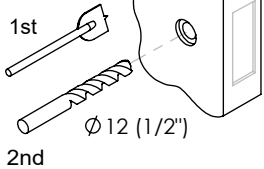

PASSAGE PAIR TRIM ONLY-EUROPEAN ROUND ROSES

IDL0001 C

FITTING INSTRUCTION

DOOR LEVER

①

Counter Bore
 $\text{Ø} 19(3/4\text{'})$
 3mm (1/8") Deep
 Both Sides

USE TEMPLATE-TDL001B

②

③

④

⑤

KIT FOR 45MM DOOR

- 1 x  8 x 8
- 2 x  M4 X 60
- 4 x  N4 X 3/4"
- 2 x  GRUB SCREW
M6 X 7
- 1 x  Allen Key
3mm