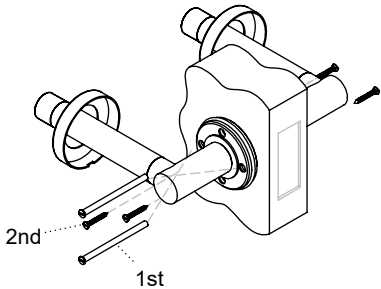

PASSAGE PAIR TRIM ONLY-EUROPEAN ROUND ROSES

IDL0001 C

FITTING INSTRUCTION

DOOR LEVER

①

Counter Bore
 $\text{Ø} 19(3/4\text{'})$
 3mm (1/8") Deep
 Both Sides

USE TEMPLATE-TDL001B

②

③

④

⑤

KIT FOR 45MM DOOR

- 1 x  8 x 8
- 2 x  M4 X 60
- 4 x  N4 X 3/4"
- 2 x  GRUB SCREW
M6 X 7
- 1 x  Allen Key
3mm