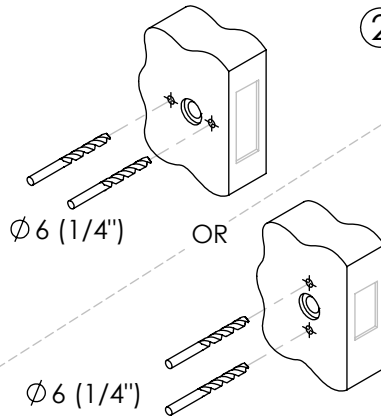

PASSAGE PAIR TRIM ONLY-EUROPEAN ROUND ROSES

IDL0001 C

FITTING INSTRUCTION

DOOR LEVER

①

Counter Bore
 $\text{Ø} 19(3/4\text{'})$
 3mm (1/8") Deep
 Both Sides

USE TEMPLATE-TDL001B

②

③

④

⑤

KIT FOR 45MM DOOR

- 1 x  8 x 8
- 2 x  M4 X 60
- 4 x  N4 X 3/4"
- 2 x  GRUB SCREW
M6 X 7
- 1 x  Allen Key
3mm