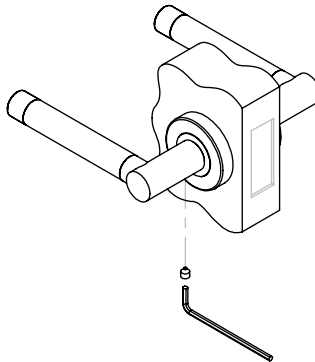

PASSAGE PAIR TRIM ONLY-EUROPEAN ROUND ROSES

IDL0001 C

FITTING INSTRUCTION

DOOR LEVER

①

Counter Bore
 $\text{Ø} 19(3/4\text{'})$
 3mm (1/8") Deep
 Both Sides

USE TEMPLATE-TDL001B

②

③

④

⑤

KIT FOR 45MM DOOR

- 1 x  8 x 8
- 2 x  M4 X 60
- 4 x  N4 X 3/4"
- 2 x  GRUB SCREW
M6 X 7
- 1 x  Allen Key
3mm