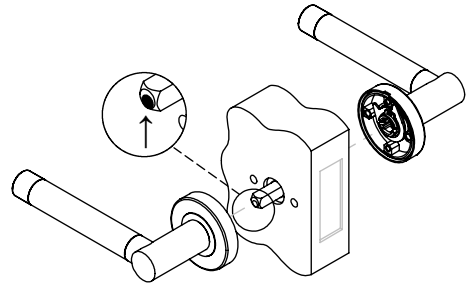

PASSAGE PAIR TRIM ONLY-EUROPEAN ROUND ROSES

IDL0001 C

FITTING INSTRUCTION

DOOR LEVER

①

Counter Bore
 $\text{Ø} 19(3/4\text{'})$
 3mm (1/8") Deep
 Both Sides

USE TEMPLATE-TDL001B

②

③

④

⑤

KIT FOR 45MM DOOR

- 1 x  8 x 8
- 2 x  M4 X 60
- 4 x  N4 X 3/4"
- 2 x  GRUB SCREW
M6 X 7
- 1 x  Allen Key
3mm