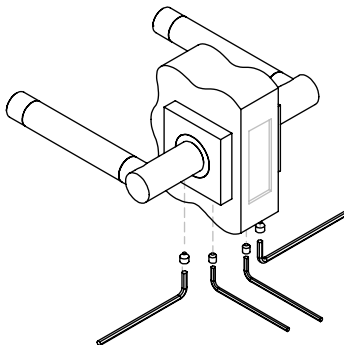

PASSAGE PAIR TRIM ONLY-52MM SQUARE ROSE

IDL0002A

FITTING INSTRUCTION

DOOR LEVER

①

USE TEMPLATE - TDL002 A

②

③

④

⑤

KIT FOR 45MM DOOR

- 1 x  8 X 8
- 2 x  M4 x 60
- 4 x  N4 X 3/4"
- 2 x  M6 x 7
- 1 x  3mm
- 1 x  2.5mm