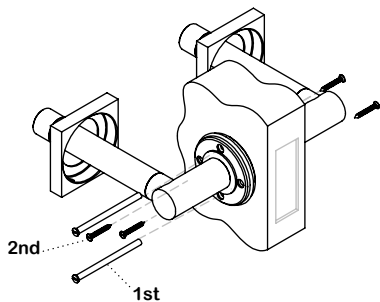

PASSAGE PAIR TRIM ONLY-52MM SQUARE ROSE

IDL0002A

FITTING INSTRUCTION

DOOR LEVER

①

USE TEMPLATE - TDL002 A

②

③

④

⑤

KIT FOR 45MM DOOR

- 1 x  8 X 8
- 2 x  M4 x 60
- 4 x  N4 X 3/4"
- 2 x  M6 x 7
- 1 x  3mm
- 1 x  2.5mm