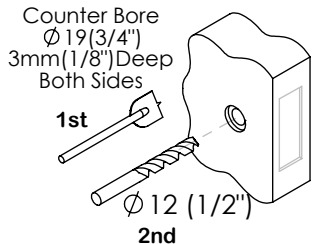

PASSAGE PAIR TRIM ONLY-52MM SQUARE ROSE

IDL0002A

FITTING INSTRUCTION

DOOR LEVER

①

USE TEMPLATE - TDL002 A

②

③

④

⑤

KIT FOR 45MM DOOR

- 1 x  8 X 8
- 2 x  M4 x 60
- 4 x  N4 X 3/4"
- 2 x  M6 x 7
- 1 x  3mm
- 1 x  2.5mm