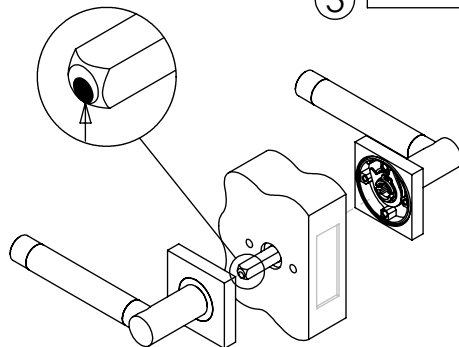

PASSAGE PAIR TRIM ONLY-52MM SQUARE ROSE

IDL0002A

FITTING INSTRUCTION

DOOR LEVER

①

USE TEMPLATE - TDL002 A

②

③

④

⑤

KIT FOR 45MM DOOR

- 1 x  8 X 8
- 2 x  M4 x 60
- 4 x  N4 X 3/4"
- 2 x  M6 x 7
- 1 x  3mm
- 1 x  2.5mm