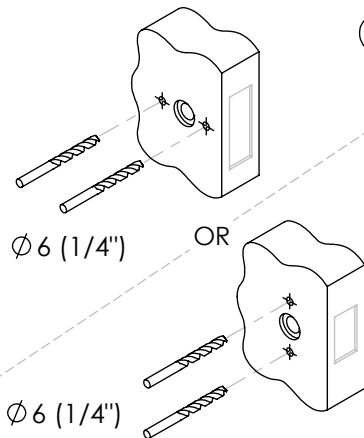

PASSAGE PAIR TRIM ONLY-52MM SQUARE ROSE

IDL0002A

FITTING INSTRUCTION

DOOR LEVER

①

USE TEMPLATE - TDL002 A

②

③

④

⑤

KIT FOR 45MM DOOR

- 1 x  8 X 8
- 2 x  M4 x 60
- 4 x  N4 X 3/4"
- 2 x  M6 x 7
- 1 x  3mm
- 1 x  2.5mm