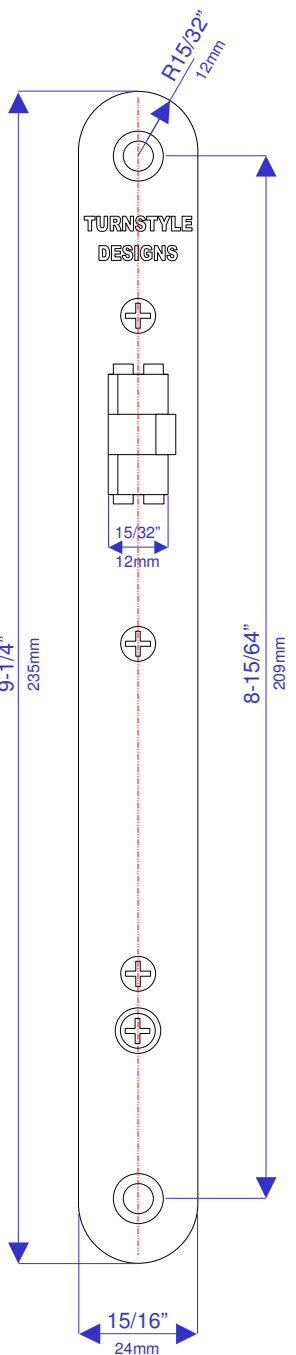

Marine Grade Anti-Vibration Mortise Latch – 2-9/16" (65mm) backset

K9903-##-1090 (Right Hand)

K9903-##-1091 (Left Hand)

Imperial (inch) drawing

Left hand illustrated

Not to scale

Imperial sizes converted to nearest 1/64" from original metric size