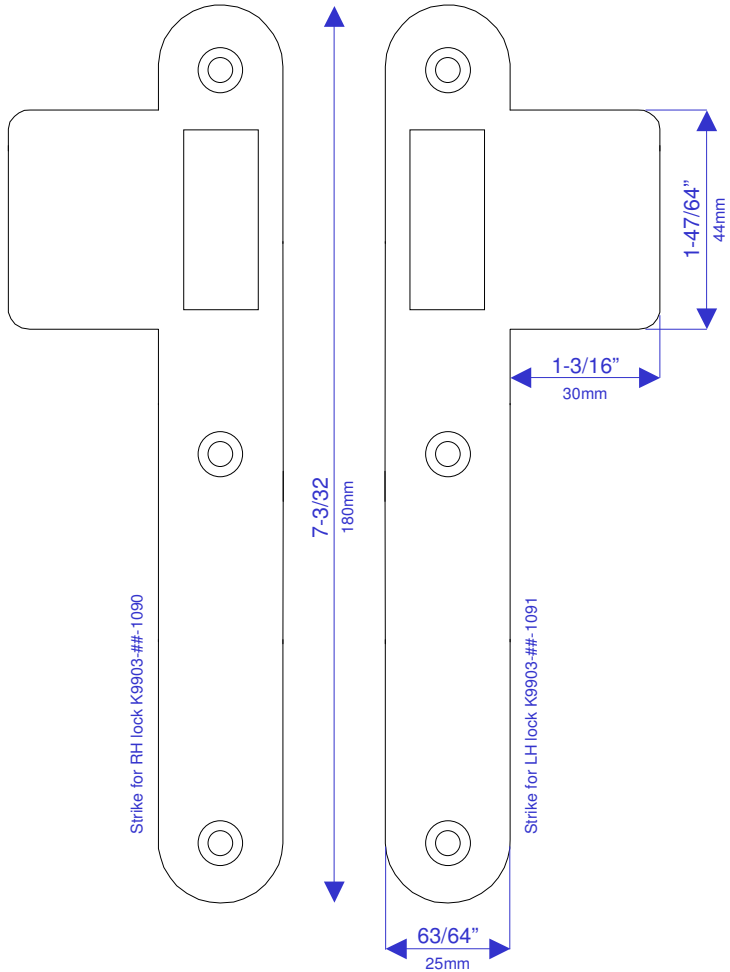

Marine Grade Anti-Vibration Mortise Latch – 2-9/16" (65mm) backset

K9903-##-1090 (Right Hand)

K9903-##-1091 (Left Hand)

Imperial (inch) drawing

Left hand illustrated

Not to scale

Imperial sizes converted to nearest 1/64" from original metric size