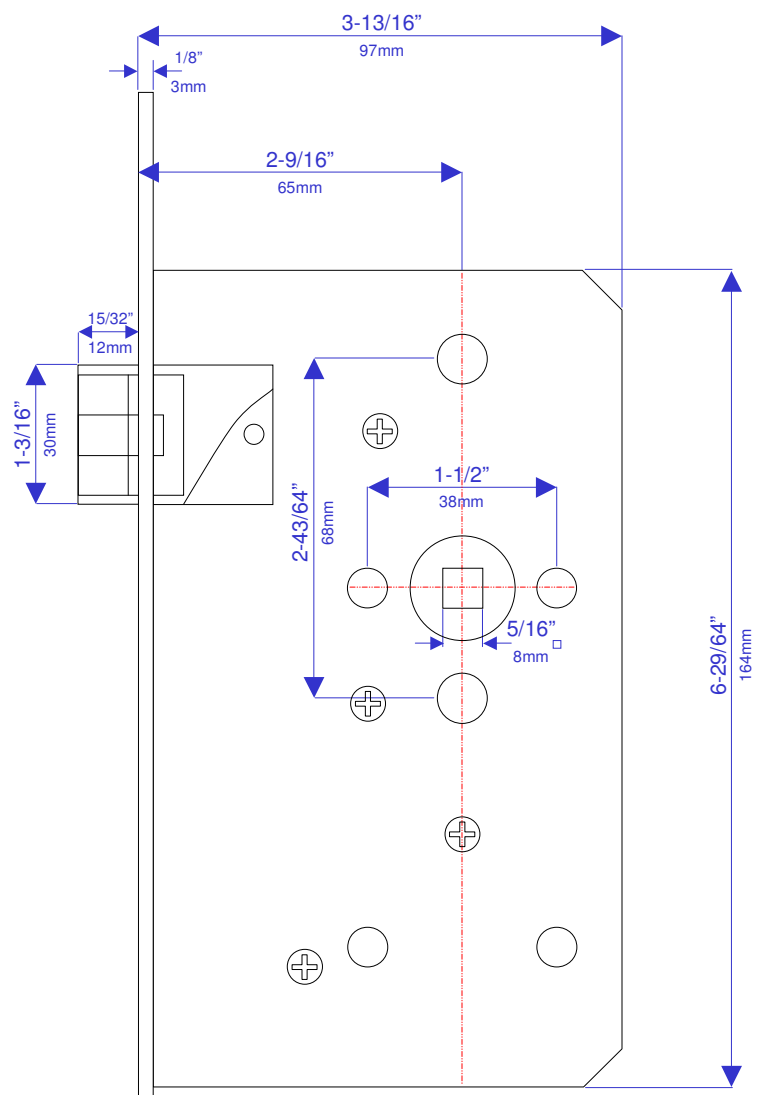

Marine Grade Anti-Vibration Mortise Latch – 2-9/16" (65mm) backset

K9903-##-1090 (Right Hand)

K9903-##-1091 (Left Hand)

Imperial (inch) drawing

Left hand illustrated

Not to scale

Imperial sizes converted to nearest 1/64" from original metric size