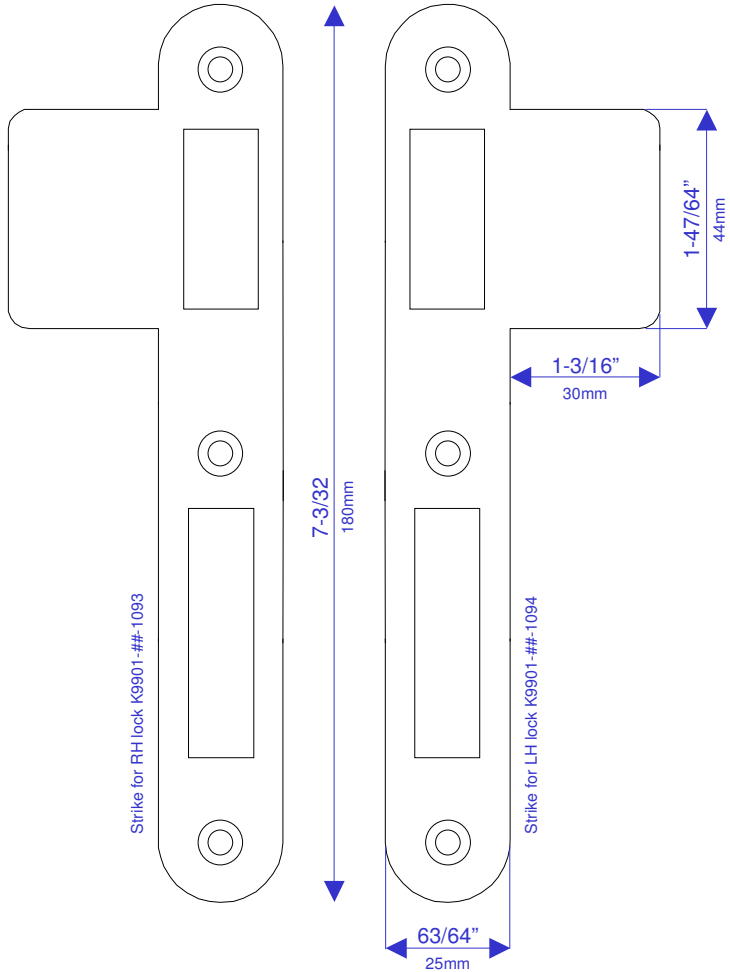

Marine Grade Anti-Vibration Mortice Euro Profile Sashlock – 2-11/64” (55mm) backset

K9901-##-1093 (Right Hand)

K9901-##-1094 (Left Hand)

Imperial (inch) drawing

Left hand illustrated

Not to scale

Imperial sizes converted to nearest 1/64” from original metric size