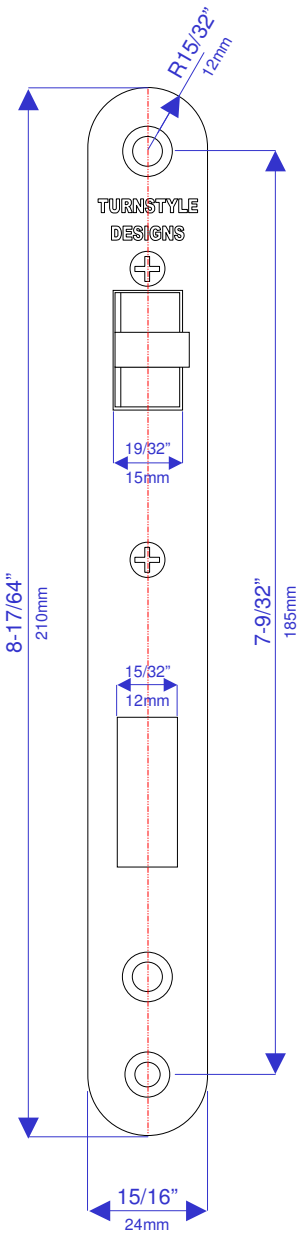

Marine Grade Anti-Vibration Mortice Euro Profile Sashlock – 2-11/64” (55mm) backset

K9901-##-1093 (Right Hand)

K9901-##-1094 (Left Hand)

Imperial (inch) drawing

Left hand illustrated

Not to scale

Imperial sizes converted to nearest 1/64” from original metric size