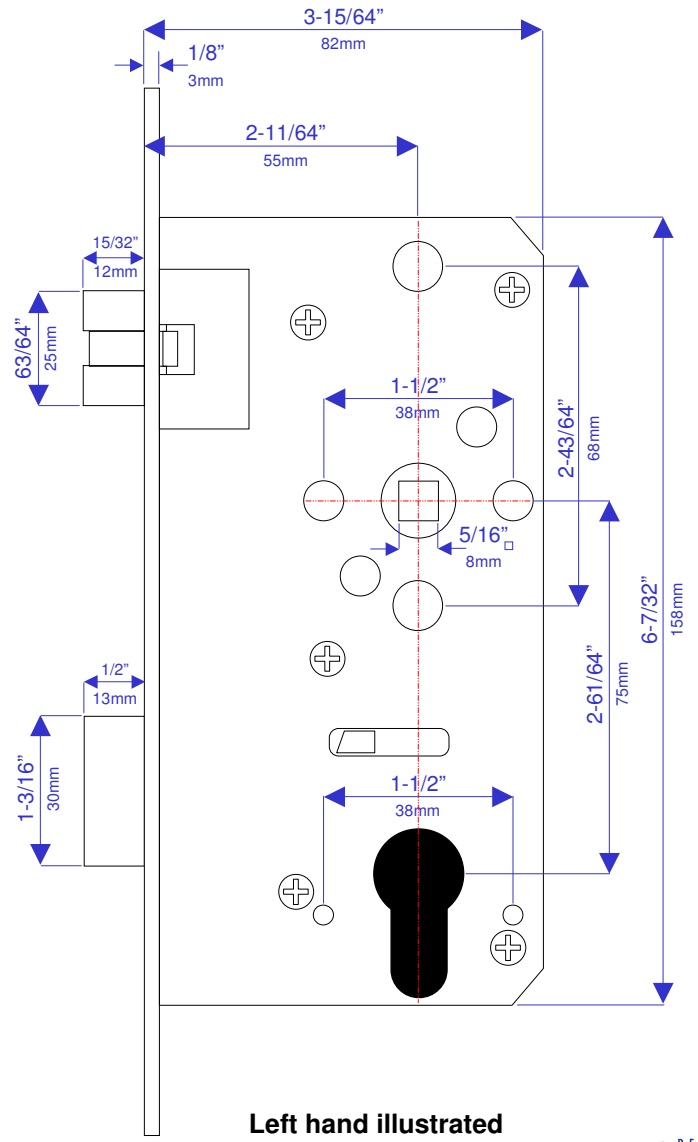

Marine Grade Anti-Vibration Mortice Euro Profile Sashlock – 2-11/64” (55mm) backset

K9901-##-1093 (Right Hand)

K9901-##-1094 (Left Hand)

Imperial (inch) drawing

Left hand illustrated

Not to scale

Imperial sizes converted to nearest 1/64” from original metric size