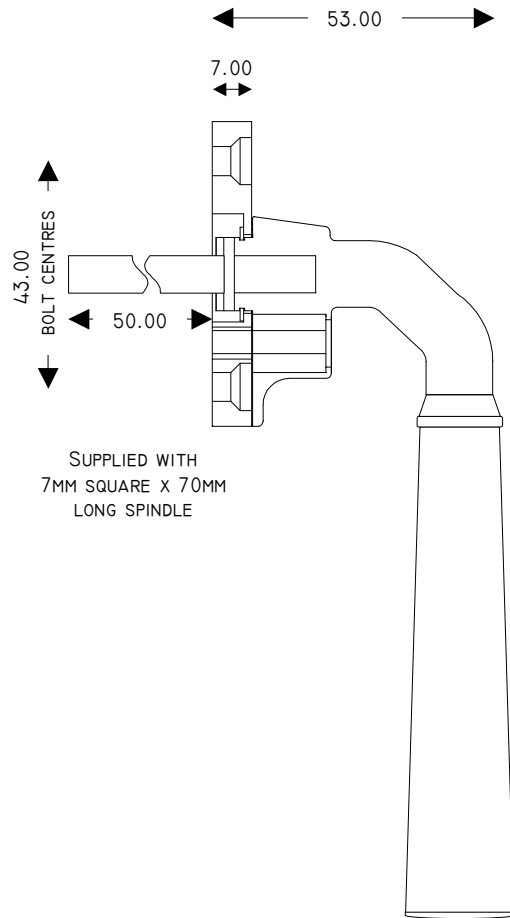

# LOCKABLE CRANKED WINDOW HANDLE

TWO KEYS  
SUPPLIED

TUBE DESIGN GRIP  
SECTION ILLUSTRATED

CODE 8720

GRIP LENGTHS AND  
DIAMETERS VARY ACCORDING  
TO DESIGN. PLEASE REFER TO  
MAIN BROCHURE FOR DETAILS.

COMPATIBLE WITH THE MAJORITY  
OF MORTICE MULTI-POINT WINDOW  
ESPAGNOLETTE LOCKING SYSTEMS

NOT DRAWN TO SCALE

ALL DIMENSIONS IN MILLIMETRES

DIMENSIONS SUBJECT TO CHANGE WITHOUT PRIOR NOTIFICATION