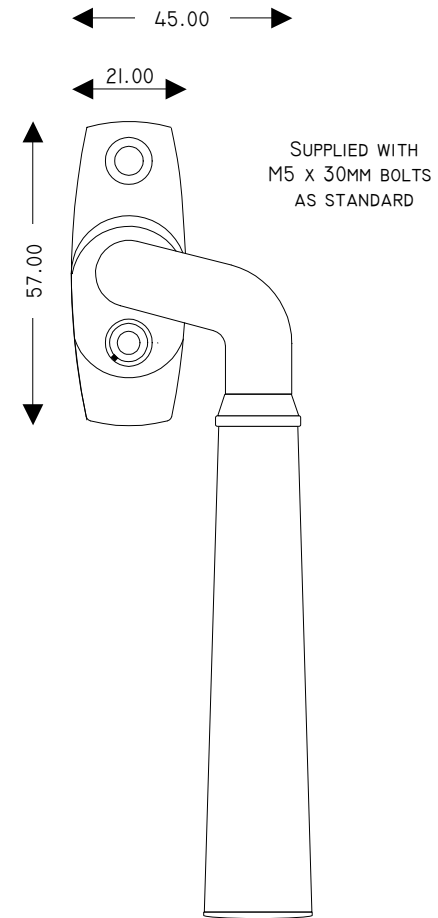

# LOCKABLE CRANKED WINDOW HANDLE

TWO KEYS  
SUPPLIED

TUBE DESIGN GRIP  
SECTION ILLUSTRATED

CODE 8720

GRIP LENGTHS AND  
DIAMETERS VARY ACCORDING  
TO DESIGN. PLEASE REFER TO  
MAIN BROCHURE FOR DETAILS.

COMPATIBLE WITH THE MAJORITY  
OF MORTICE MULTI-POINT WINDOW  
ESPAGNOLETTE LOCKING SYSTEMS

NOT DRAWN TO SCALE

ALL DIMENSIONS IN MILLIMETRES

DIMENSIONS SUBJECT TO CHANGE WITHOUT PRIOR NOTIFICATION